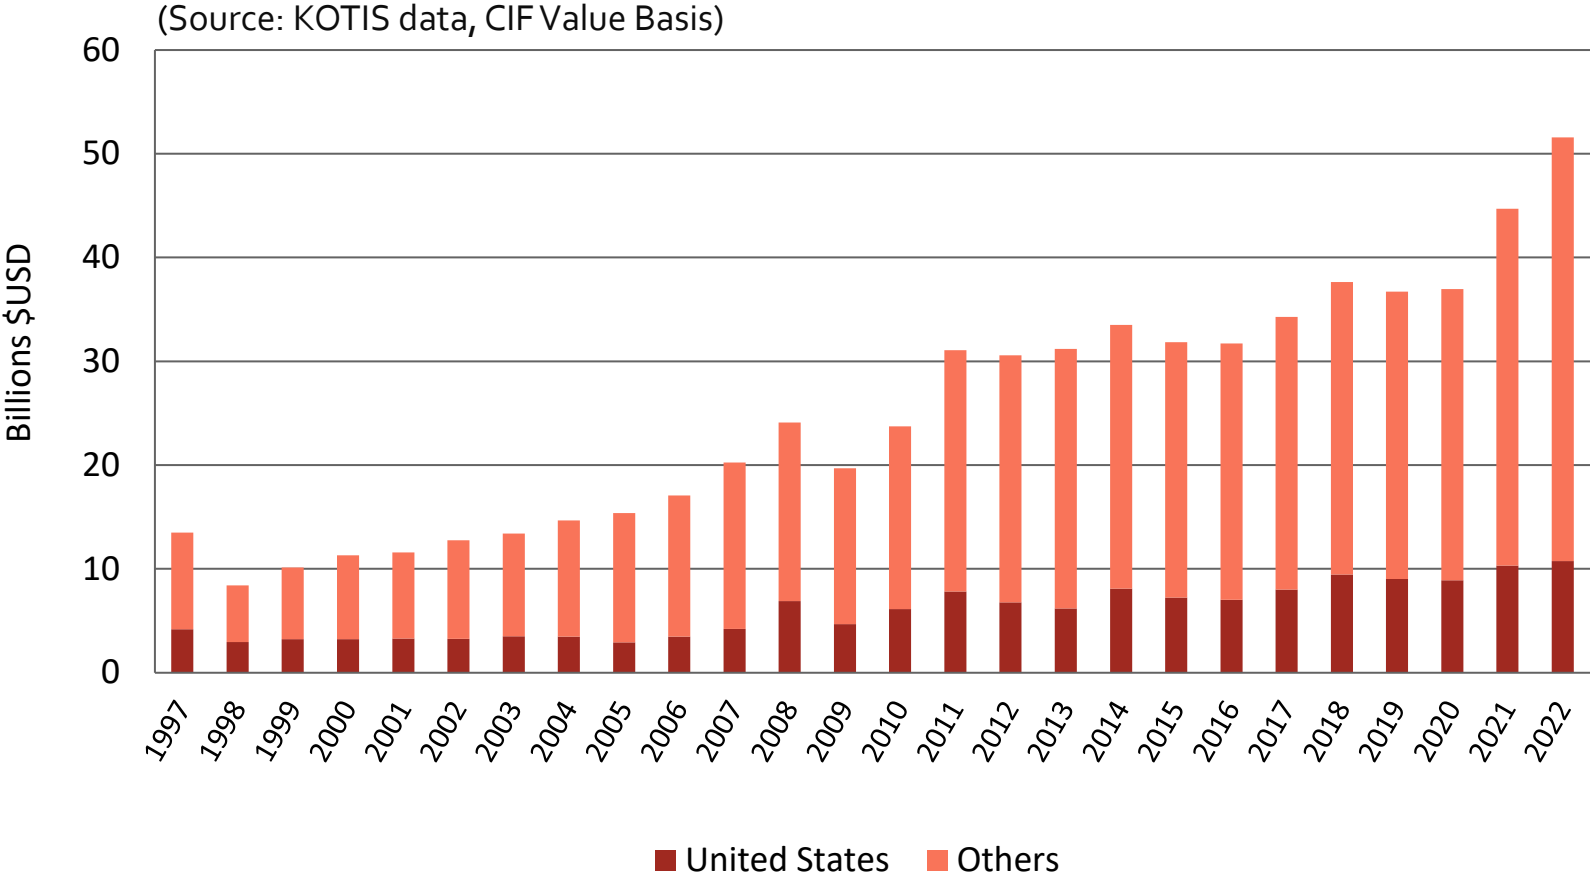

Korea's Agricultural Import Trends 2022

Agricultural Trade Office
U.S. Embassy Seoul
www.atoseoul.com

-
- Data Source: Trade Data Monitor (TDM), CIF Value Basis, Rank 2021 (Jan-Dec)
 - This presentation tracks Korea's imports of agricultural products on a four-digit HS Code.
 - This presentation tracks those product categories that the U.S. exported \$10 million or larger value to Korea in 2021. The only exceptions are Live Poultry (HS0207 - \$3M), Potatoes (HS0701 - \$8.2M), Vegetable Products (HS1404 - \$7M), Soybean Meal (HS2304 - \$9.3M) and Casein (HS3501 - \$6.1M).

Korea's Agricultural Imports

From the World vs. From the United States

Top 10 Ag. Exporters to Korea

KOREA, 5th Largest U.S. Export Market

Agricultural Imports by Sector

From the World / From the United States