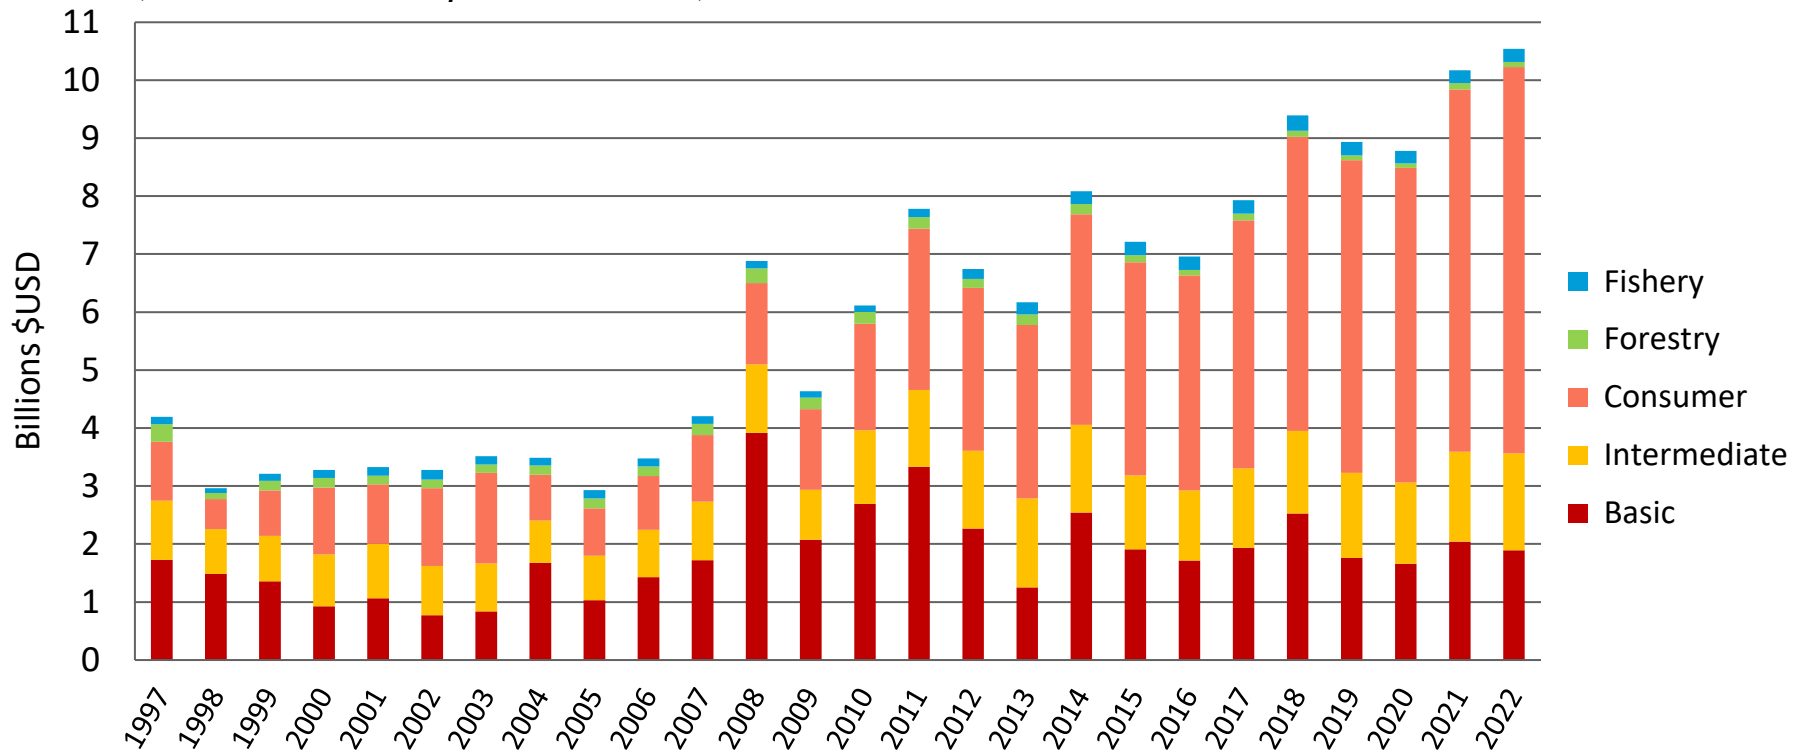

Korea's Agricultural Imports From the United States - Sector Breakdown

(Source: KOTIS data, CIF Value Basis)