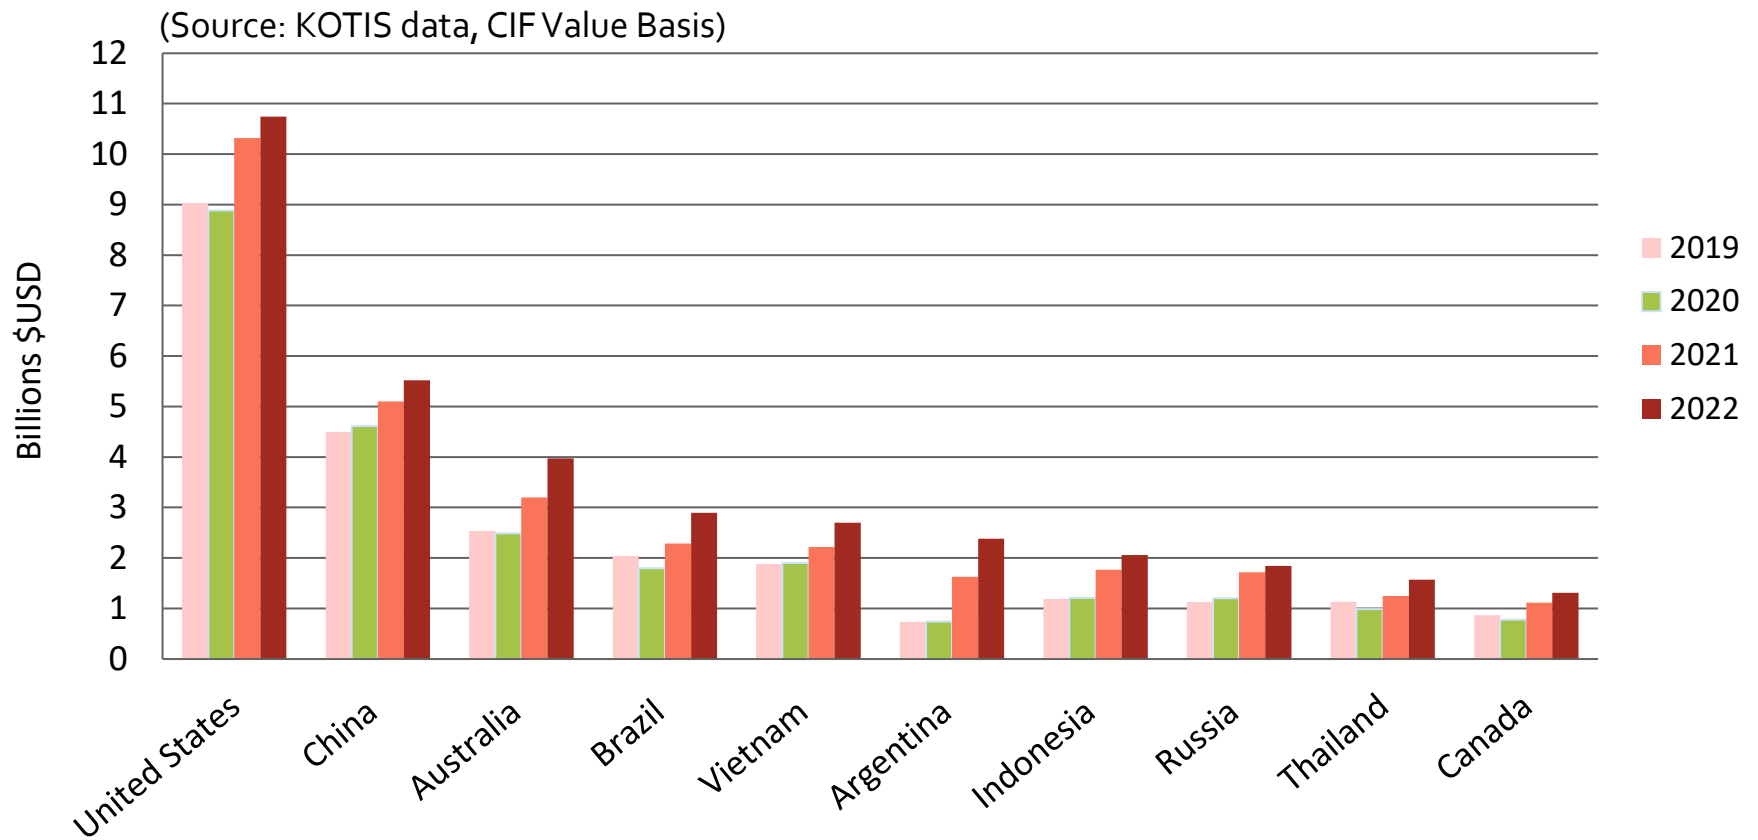

Korea's Agricultural Import Trends 2022

Agricultural Trade Office
U.S. Embassy Seoul
www.atoseoul.com

-
- Data Source: Trade Data Monitor (TDM), CIF Value Basis, Rank 2021 (Jan-Dec)
 - This presentation tracks Korea's imports of agricultural products on a four-digit HS Code.
 - This presentation tracks those product categories that the U.S. exported \$10 million or larger value to Korea in 2021. The only exceptions are Live Poultry (HS0207 - \$3M), Potatoes (HS0701 - \$8.2M), Vegetable Products (HS1404 - \$7M), Soybean Meal (HS2304 - \$9.3M) and Casein (HS3501 - \$6.1M).

Korea's Agricultural Imports

From the World vs. From the United States

Top 10 Ag. Exporters to Korea

KOREA, 5th Largest U.S. Export Market

Agricultural Imports by Sector

From the World / From the United States