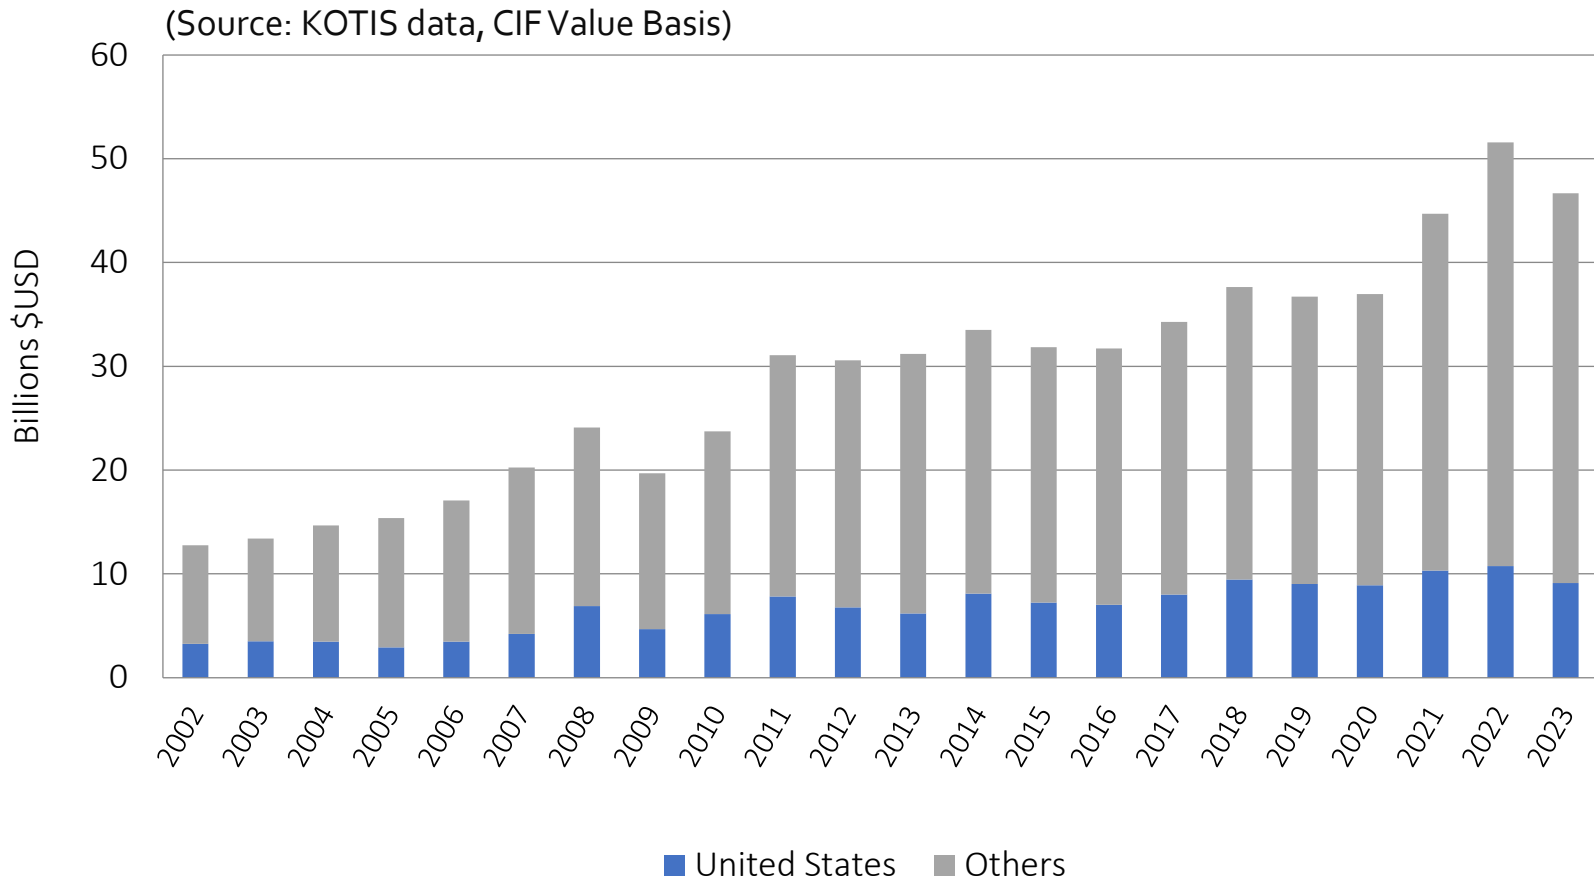

Korea's Agricultural Imports

From the World vs. From the United States