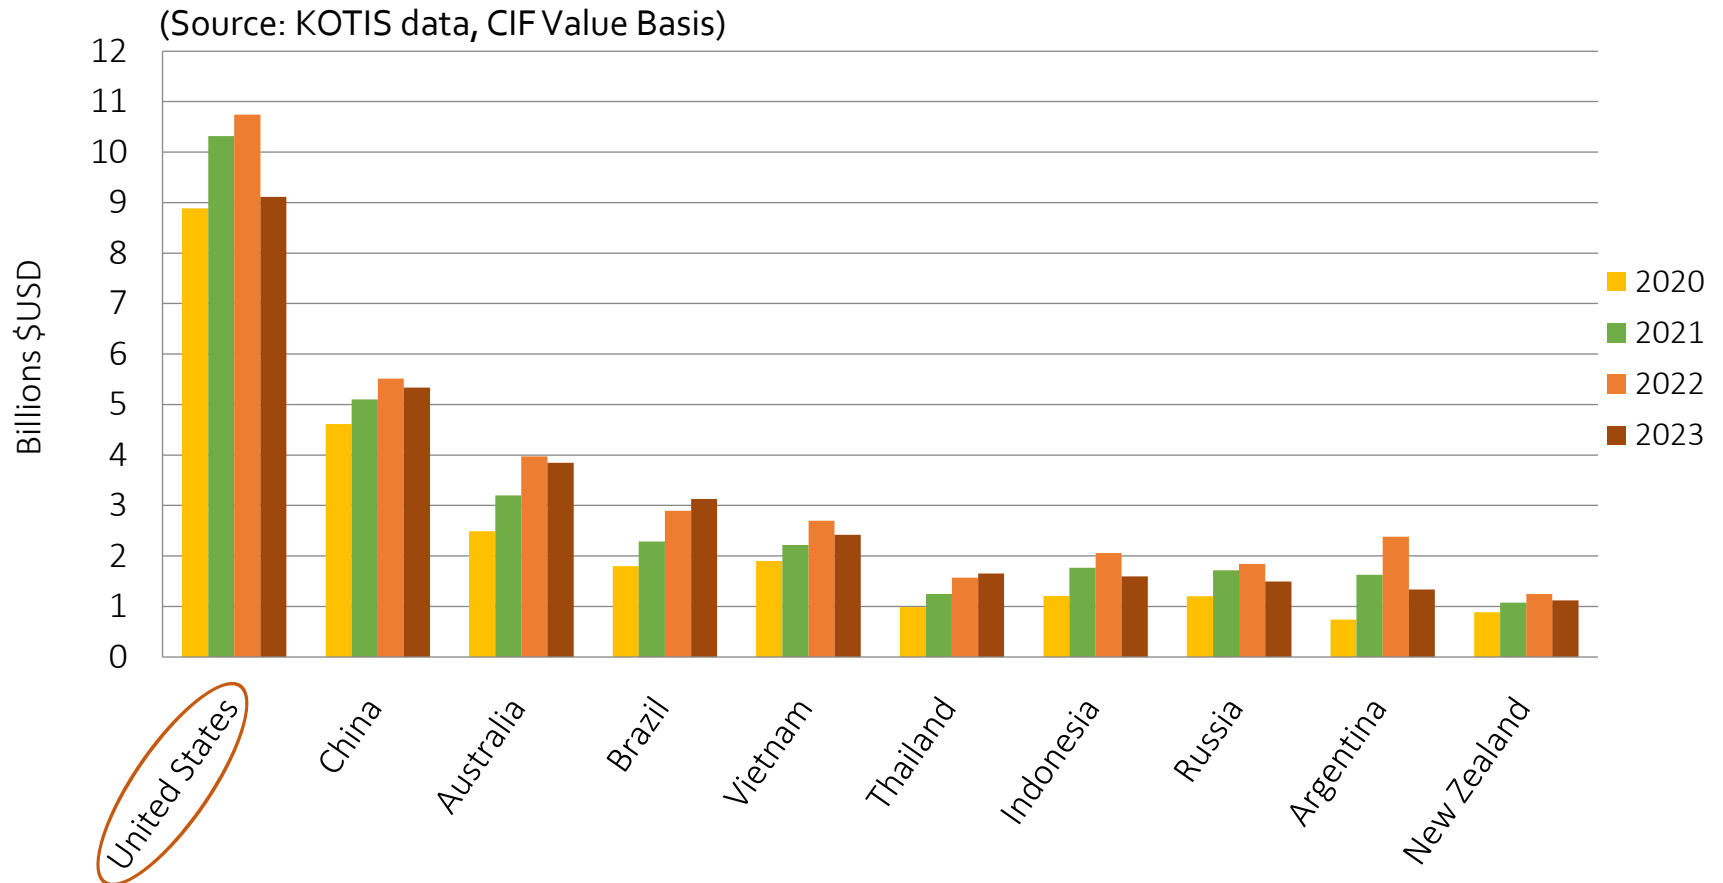

Top 10 Ag. Exporters to Korea