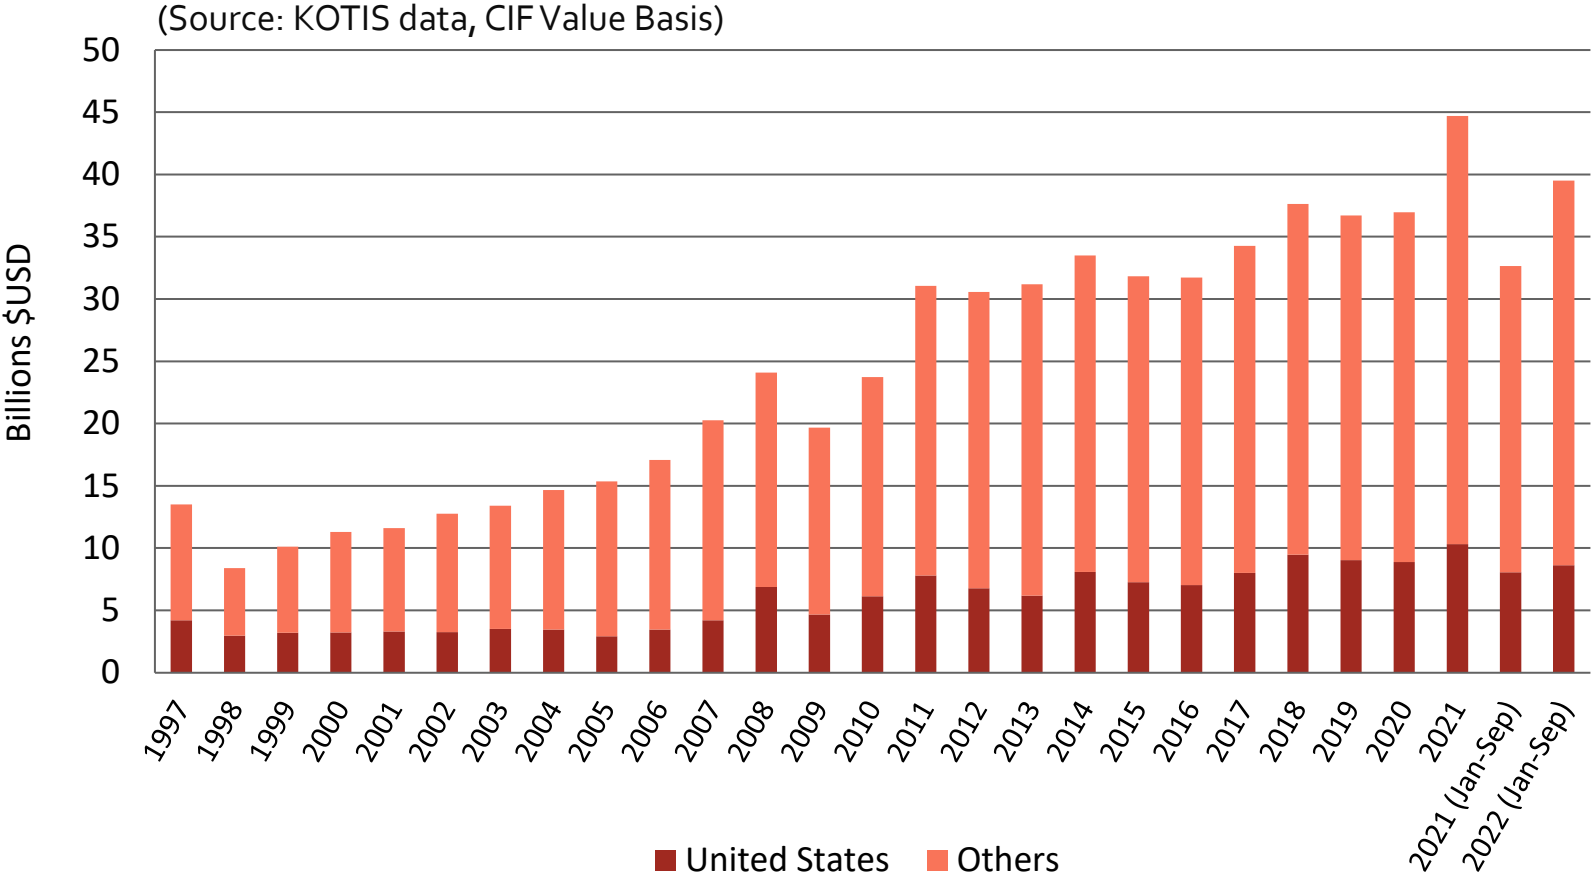

Korea's Agricultural Import Trends 3rd Quarter 2022

Agricultural Trade Office

U.S. Embassy Seoul

www.atoseoul.com

-
- Data Source: Trade Data Monitor (TDM), CIF Value Basis, Rank 2021 (Jan-Dec)
 - This presentation tracks Korea's imports of agricultural products on a four-digit HS Code.
 - This presentation tracks those product categories that the U.S. exported \$10 million or larger value to Korea in 2021. The only exceptions are Live Poultry (HS0207 - \$3M), Potatoes (HS0701 - \$8.2M), Soybean Meal (HS2304 - \$9.3M) and Casein (HS3501 - \$6.1M).

Korea's Agricultural Imports

From the World vs. From the United States

Top 10 Ag. Exporters to Korea

KOREA, 5th Largest U.S. Export Market

Agricultural Imports by Sector

From the World / From the United States