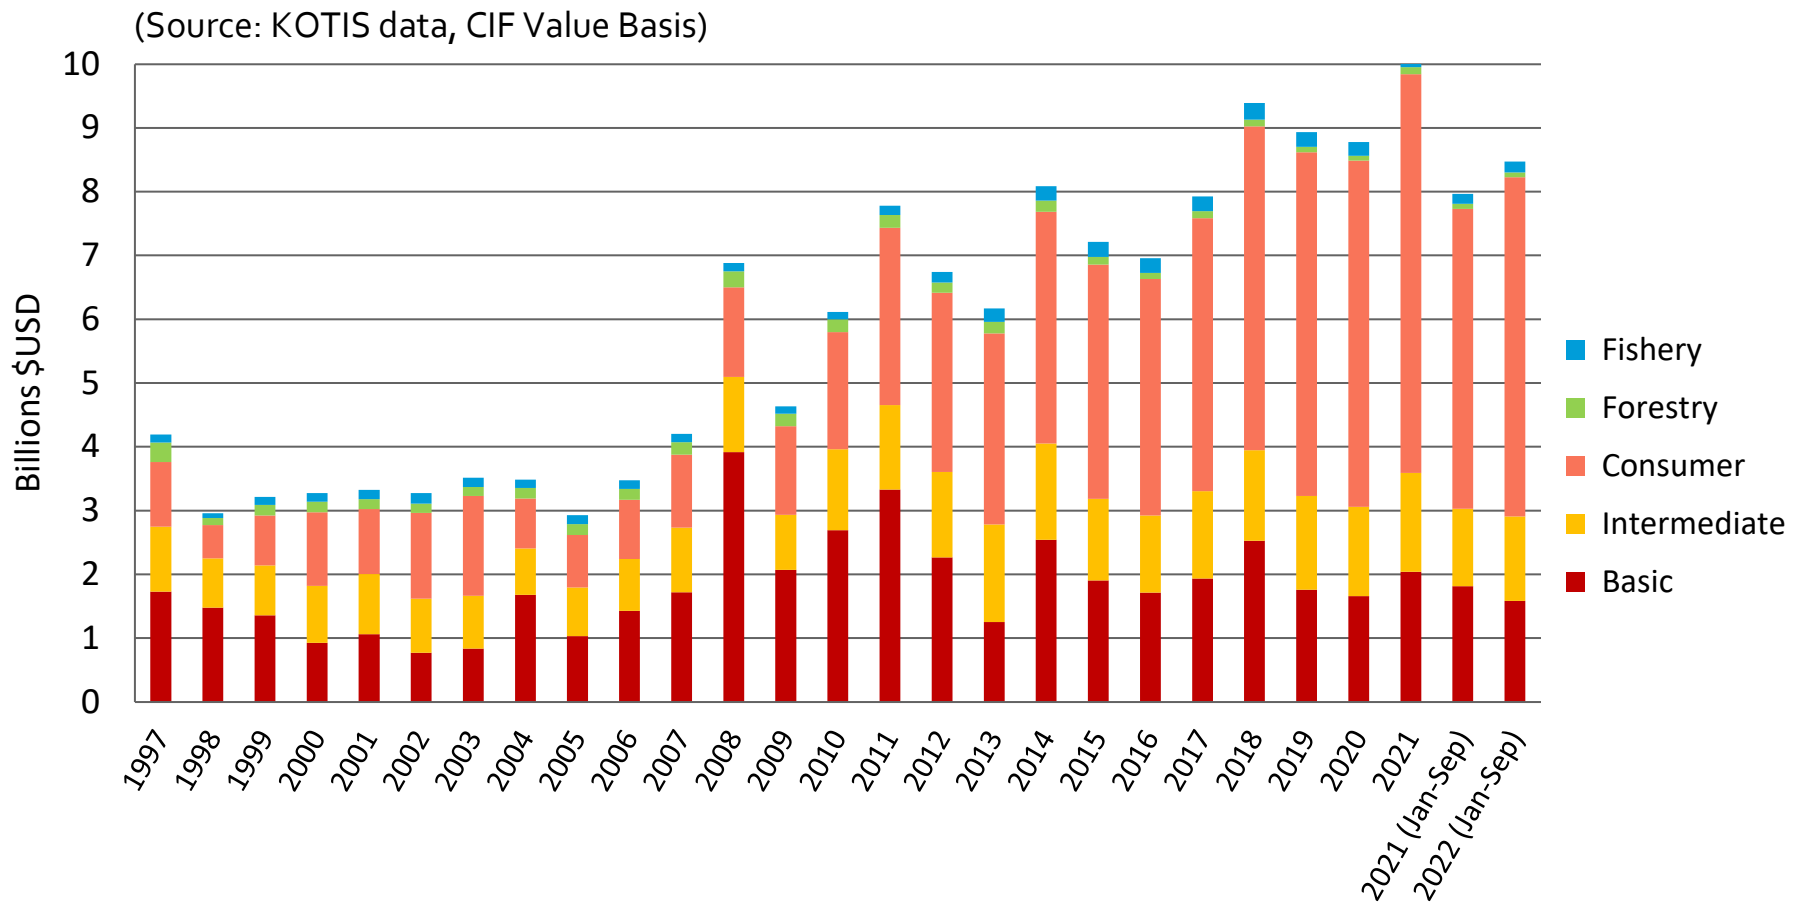

Korea's Agricultural Imports From the United States - Sector Breakdown