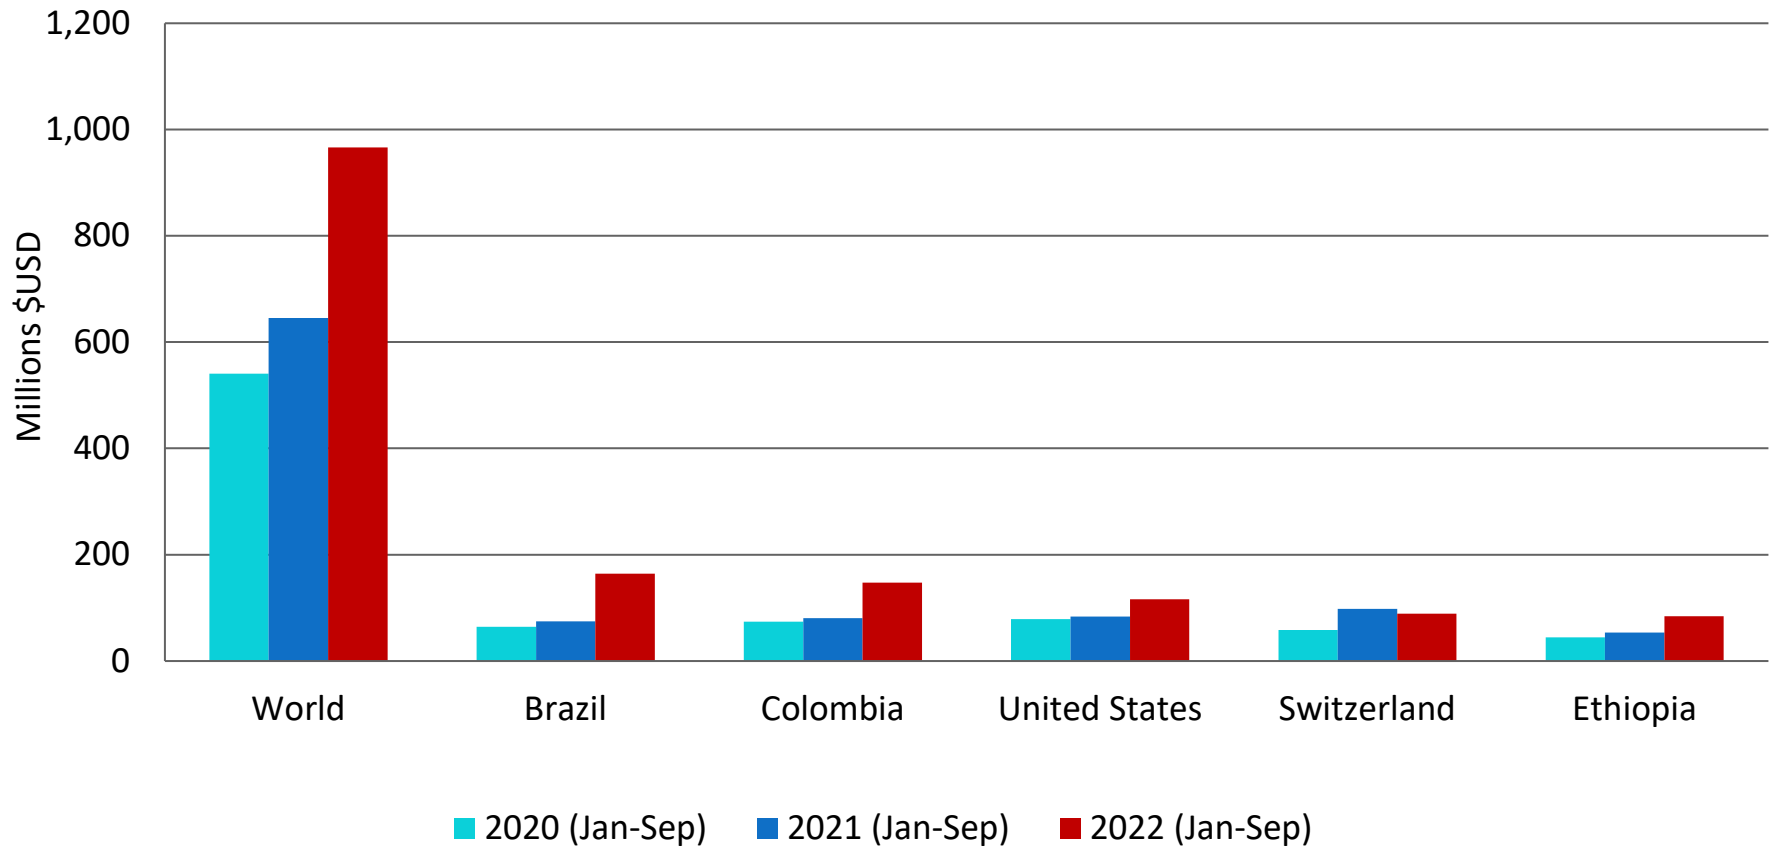

Coffee (HS0901)

Top Exporters to Korea