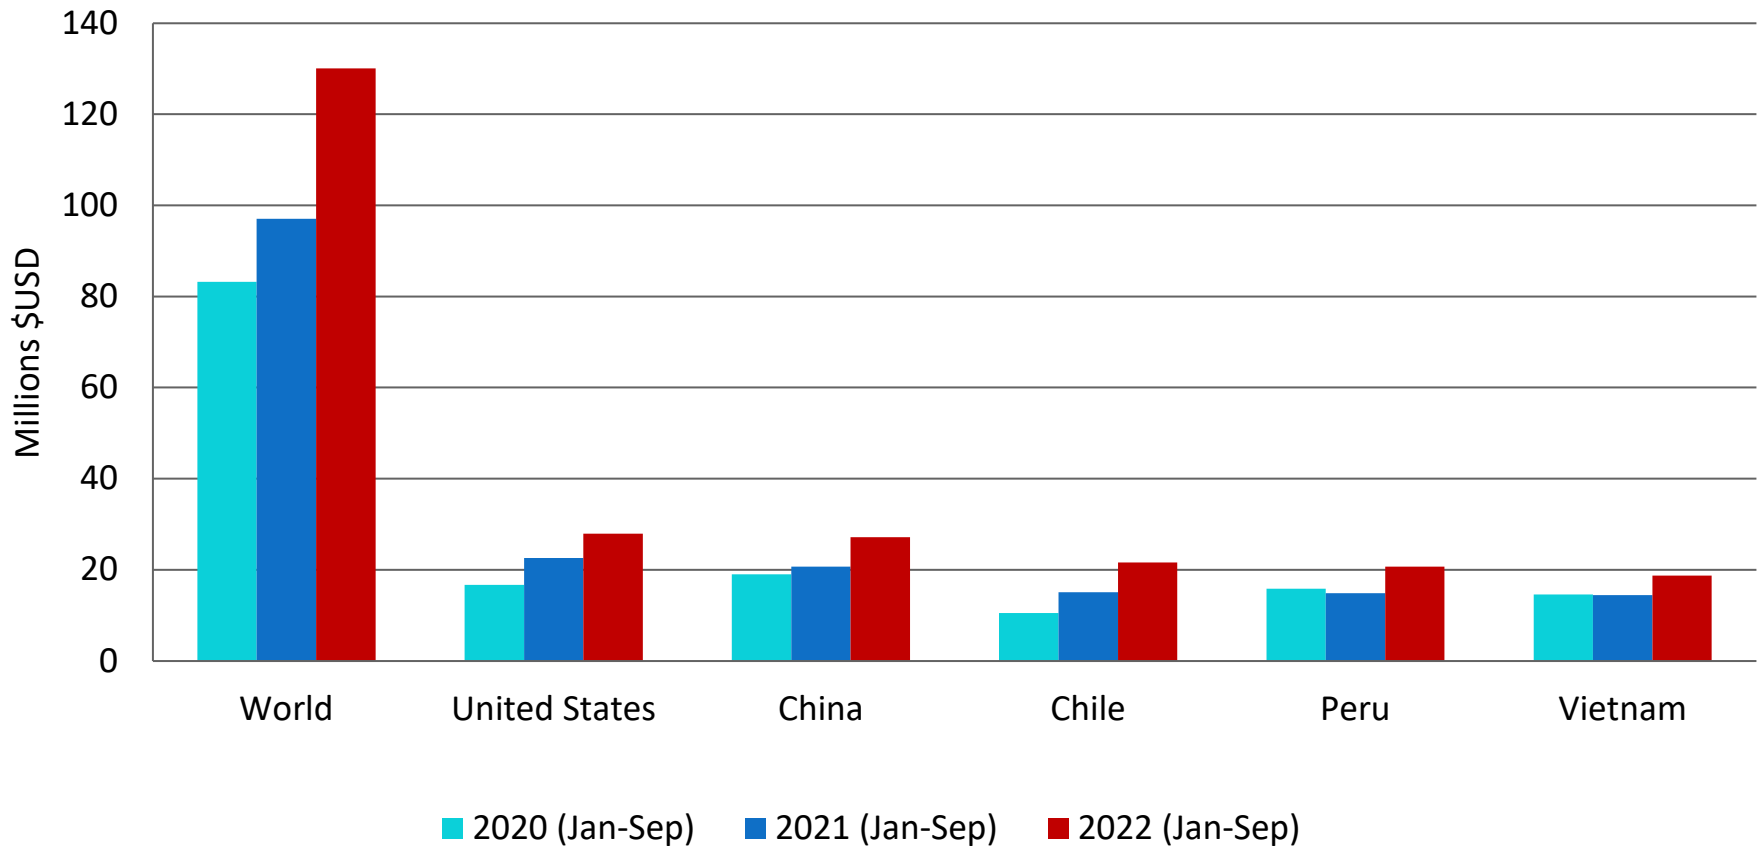

Fruits & Nuts, Frozen (HS0811)

Top Exporters to Korea