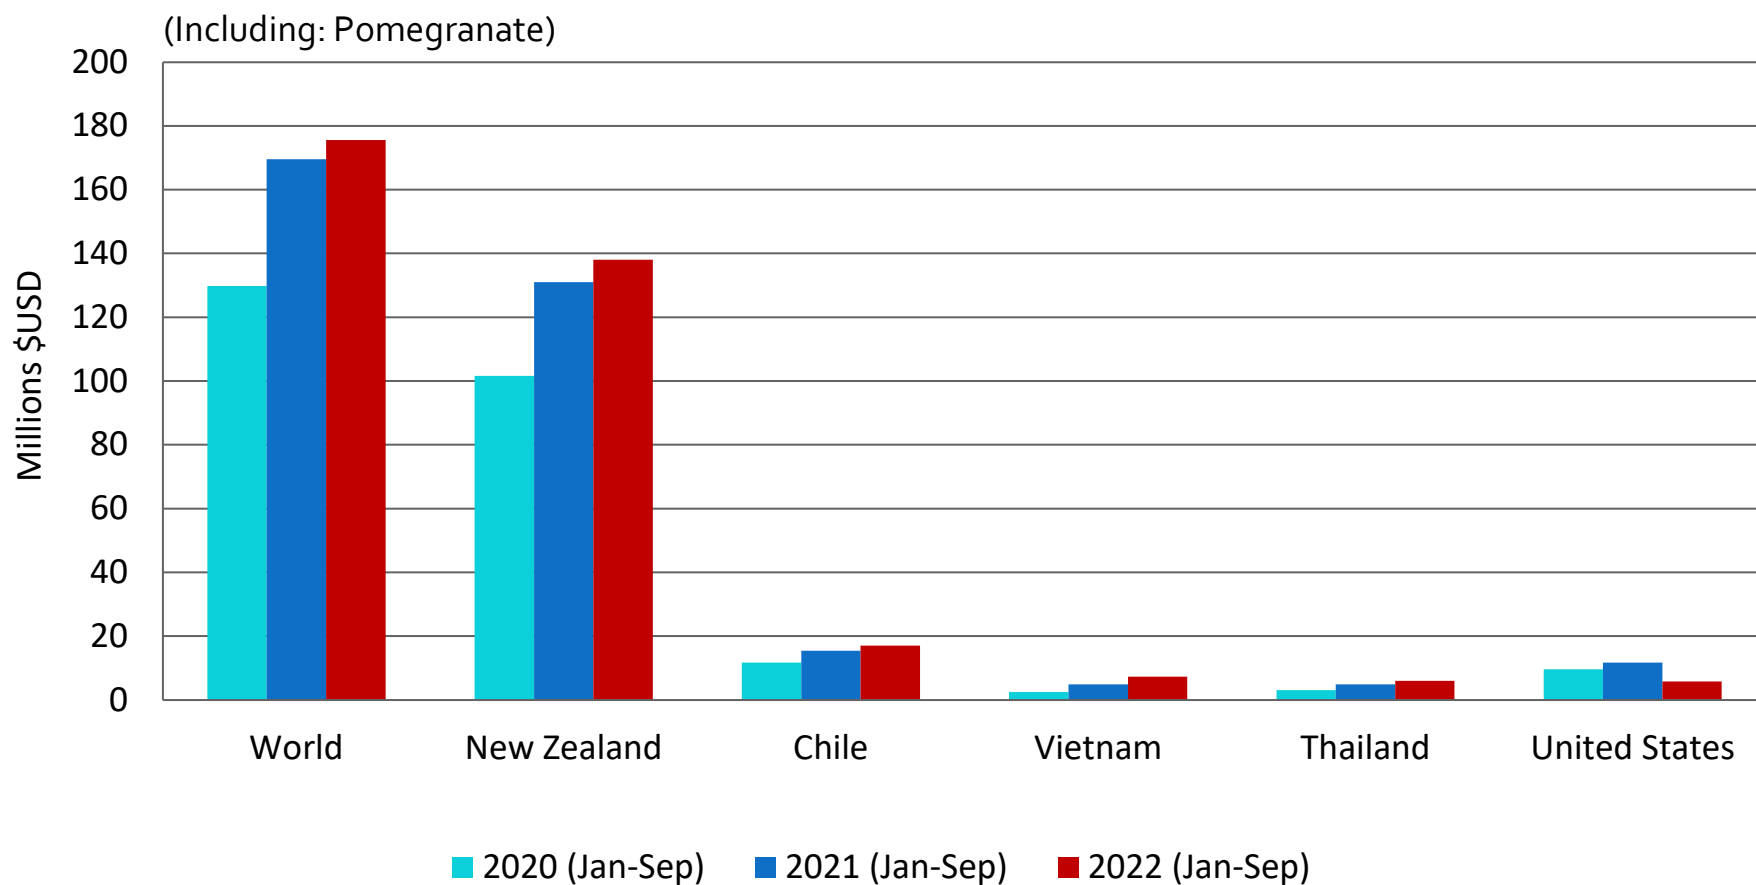

Top Exporters to Korea

Grapes, Fresh/ Dried (HS0806)

Top Exporters to Korea

Cherries, etc., Fresh (HS0809)

Top Exporters to Korea

Other Fresh Fruits - Cranberry, Blueberry, etc. (HS0810) Top Exporters to Korea