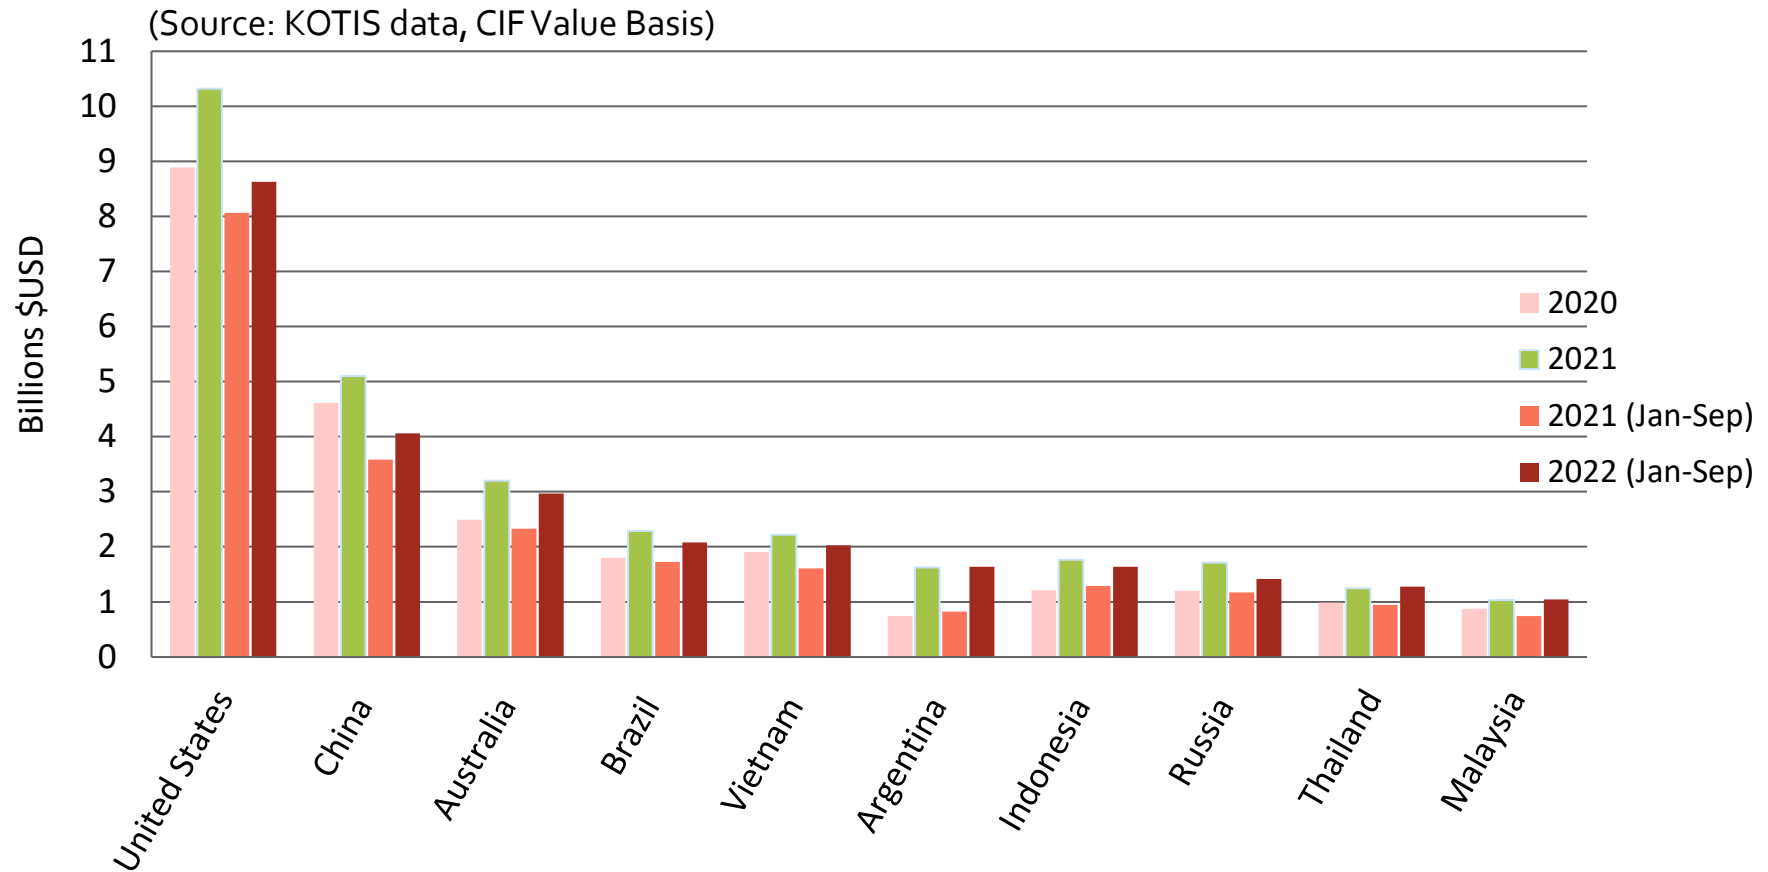

Korea's Agricultural Import Trends 3rd Quarter 2022

Agricultural Trade Office

U.S. Embassy Seoul

www.atoseoul.com

-
- Data Source: Trade Data Monitor (TDM), CIF Value Basis, Rank 2021 (Jan-Dec)
 - This presentation tracks Korea's imports of agricultural products on a four-digit HS Code.
 - This presentation tracks those product categories that the U.S. exported \$10 million or larger value to Korea in 2021. The only exceptions are Live Poultry (HS0207 - \$3M), Potatoes (HS0701 - \$8.2M), Soybean Meal (HS2304 - \$9.3M) and Casein (HS3501 - \$6.1M).

Korea's Agricultural Imports

From the World vs. From the United States

Top 10 Ag. Exporters to Korea

KOREA, 5th Largest U.S. Export Market

Agricultural Imports by Sector

From the World / From the United States