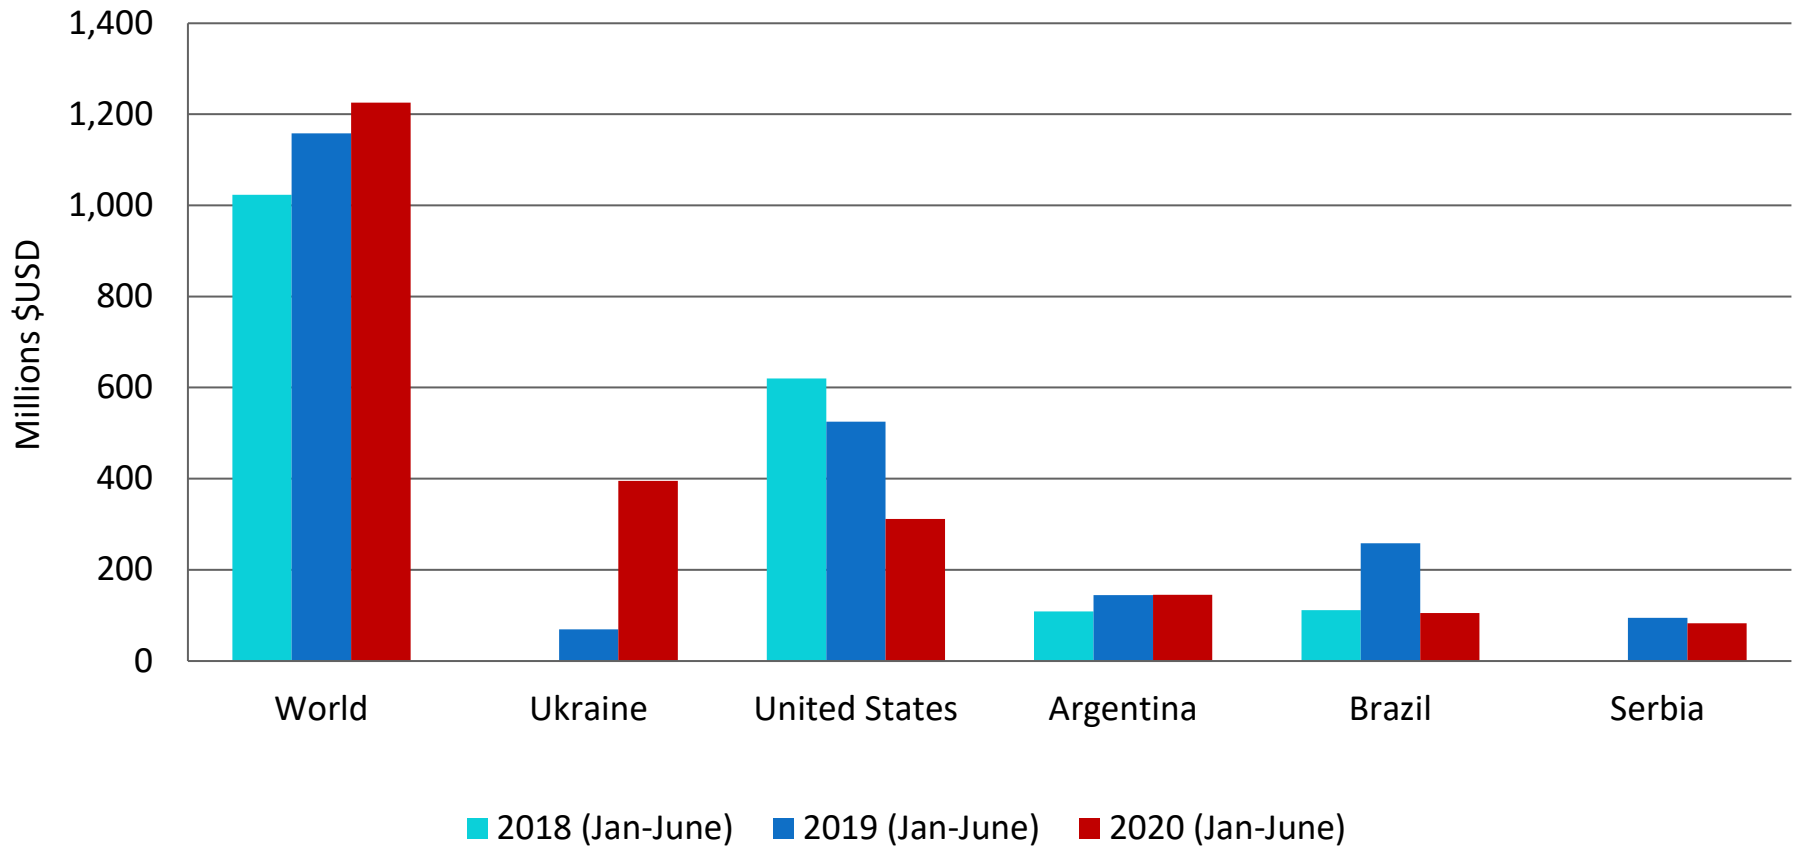

Corn (HS1005)

Top Exporters to Korea