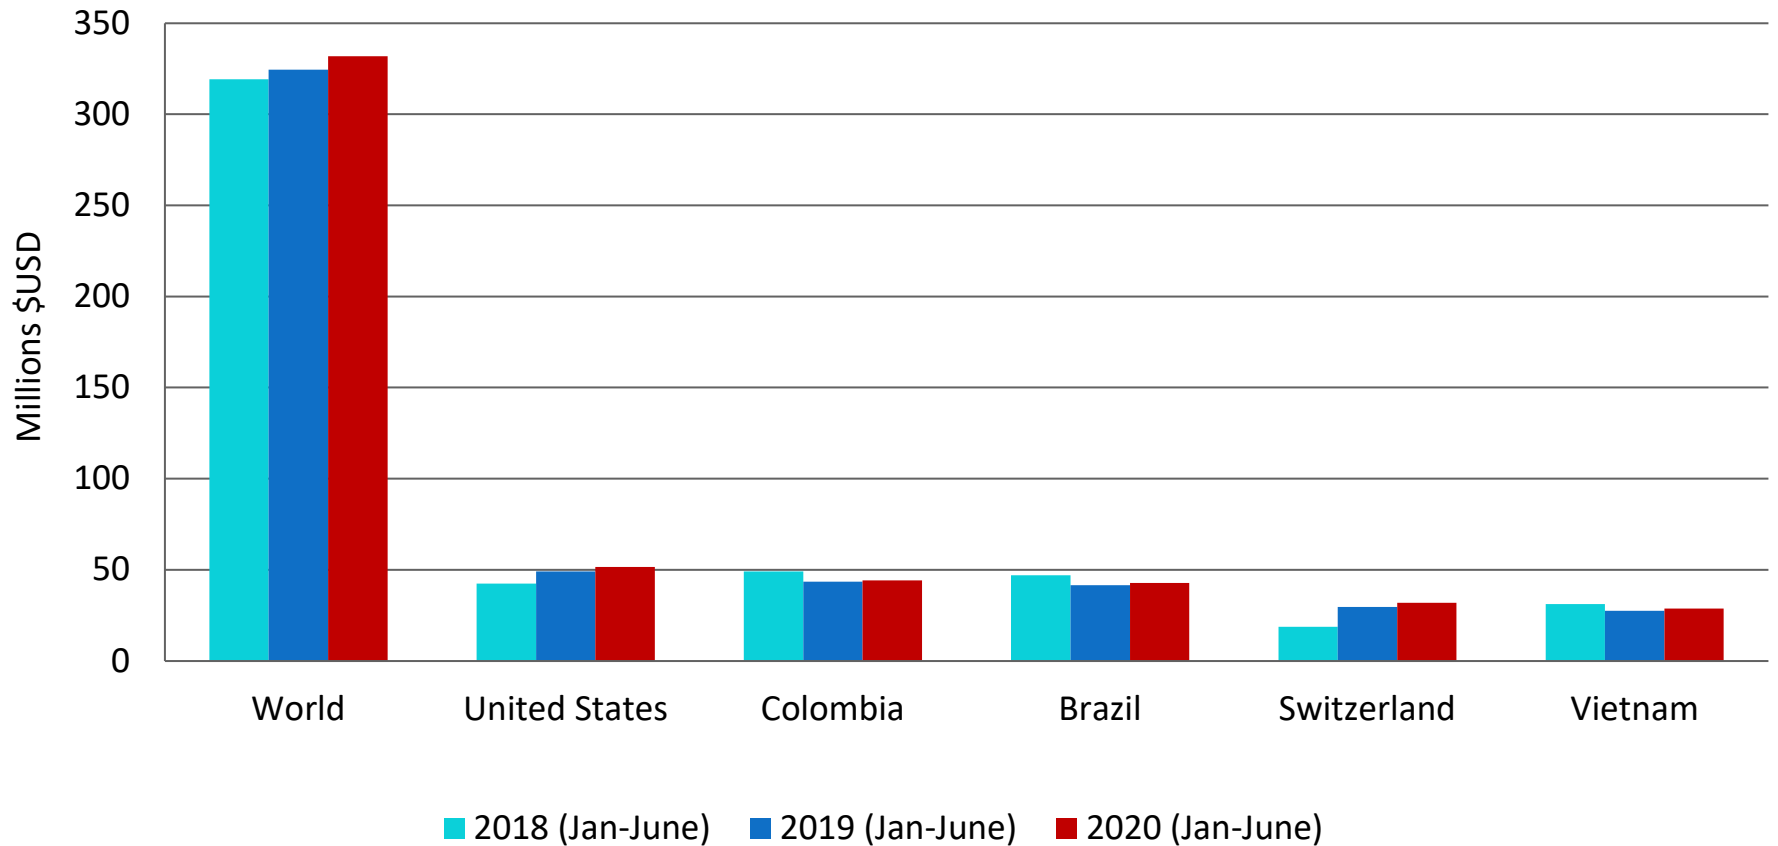

Other Fresh Fruits

- Cranberry, Blueberry, etc. (HS0810)

Top Exporters to Korea

Fruits & Nuts, Frozen (HS0811)

Top Exporters to Korea

Coffee (HS0901)

Top Exporters to Korea

Wheat & Meslin (HS1001)