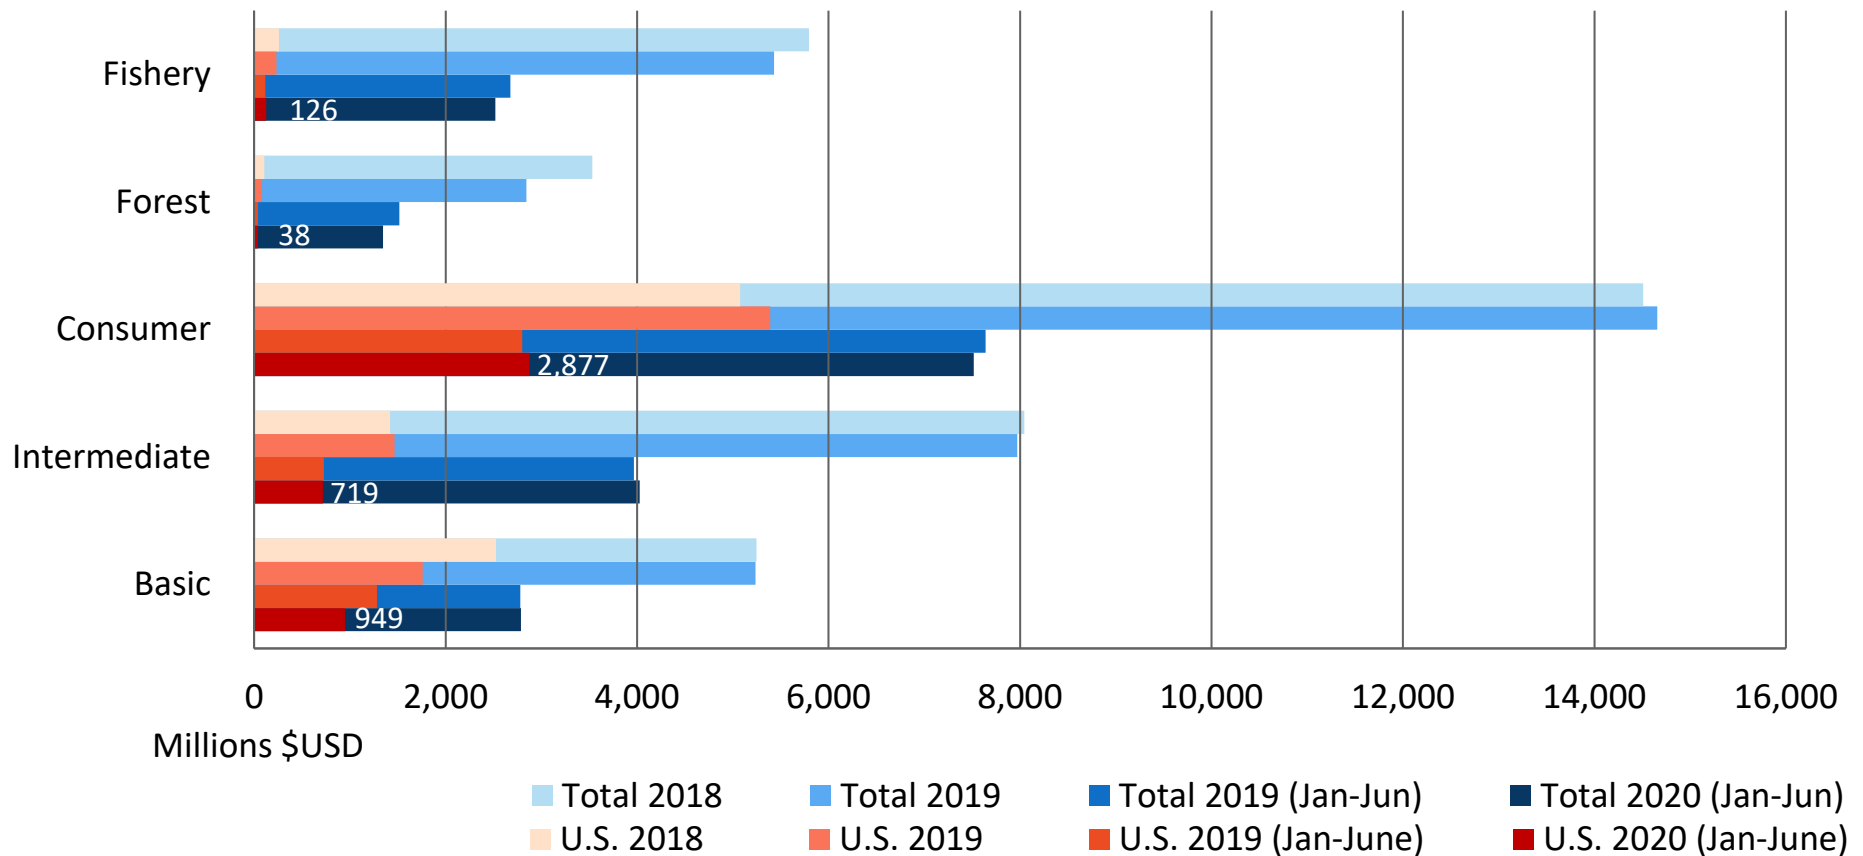

Agricultural Imports by Sector

From the World / From the United States

(Source: KOTIS data, CIF Value Basis)