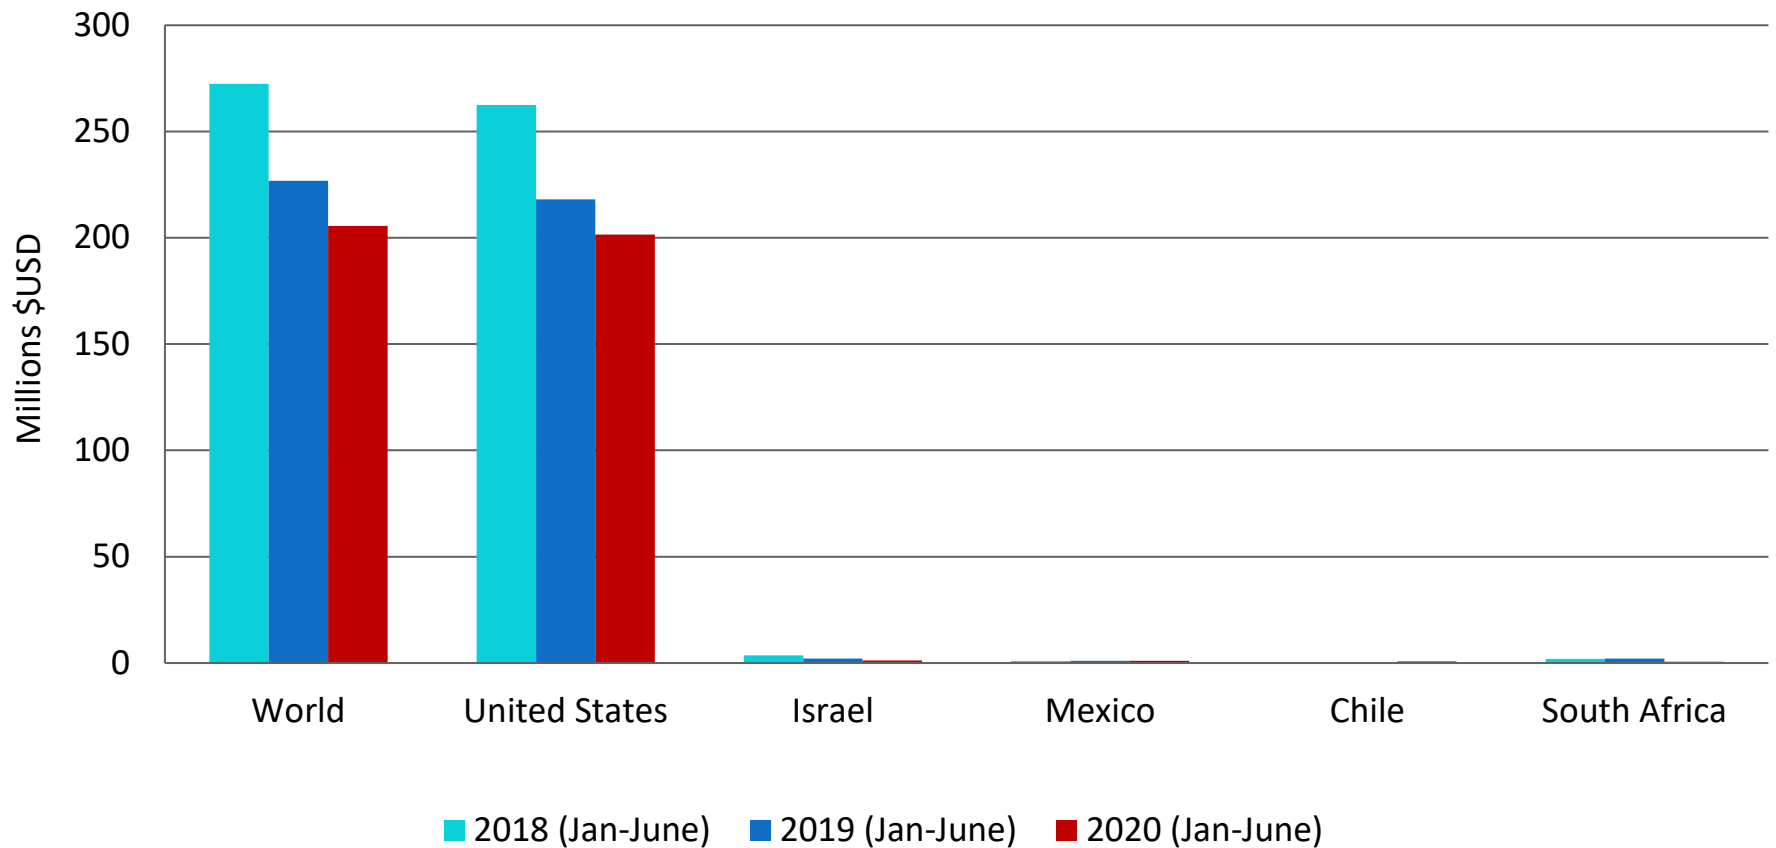

Dates, Fig, Pineapples, etc. (HS0804)

Top Exporters to Korea

Citrus Fruit, Fresh (HS0805)

Top Exporters to Korea

Grapes, Fresh/ Dried (HS0806)

Top Exporters to Korea

Cherries, etc., Fresh (HS0809)

Top Exporters to Korea