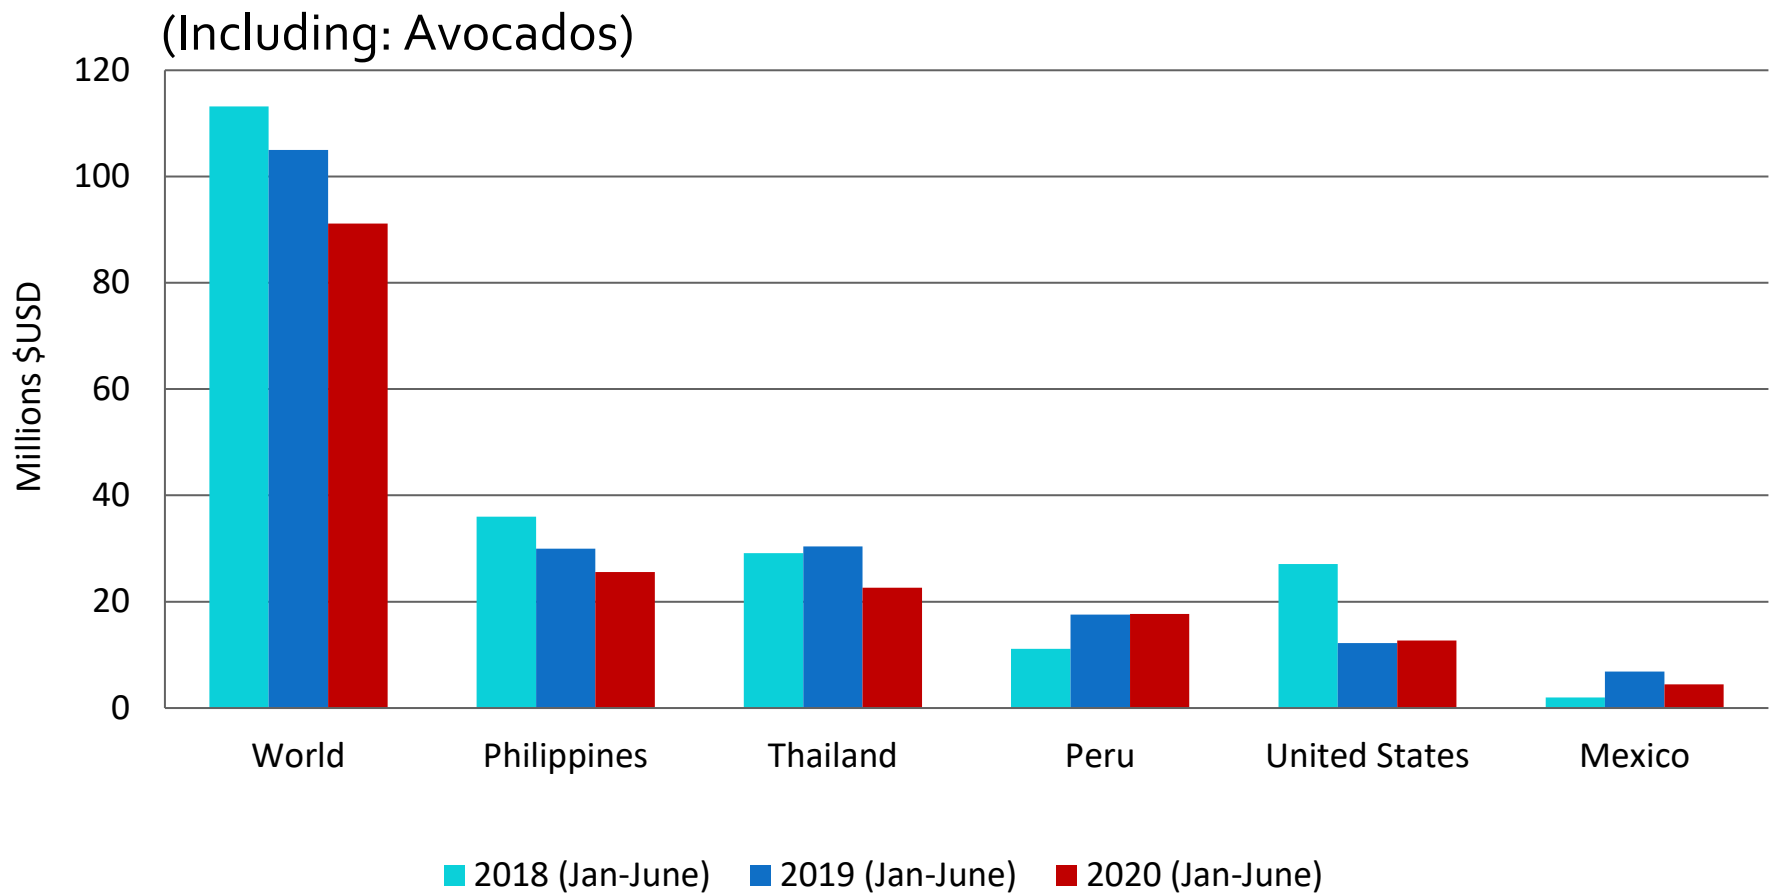

Dates, Fig, Pineapples, etc. (HS0804)

Top Exporters to Korea

Citrus Fruit, Fresh (HS0805)

Top Exporters to Korea

Grapes, Fresh/ Dried (HS0806)

Top Exporters to Korea

Cherries, etc., Fresh (HS0809)

Top Exporters to Korea