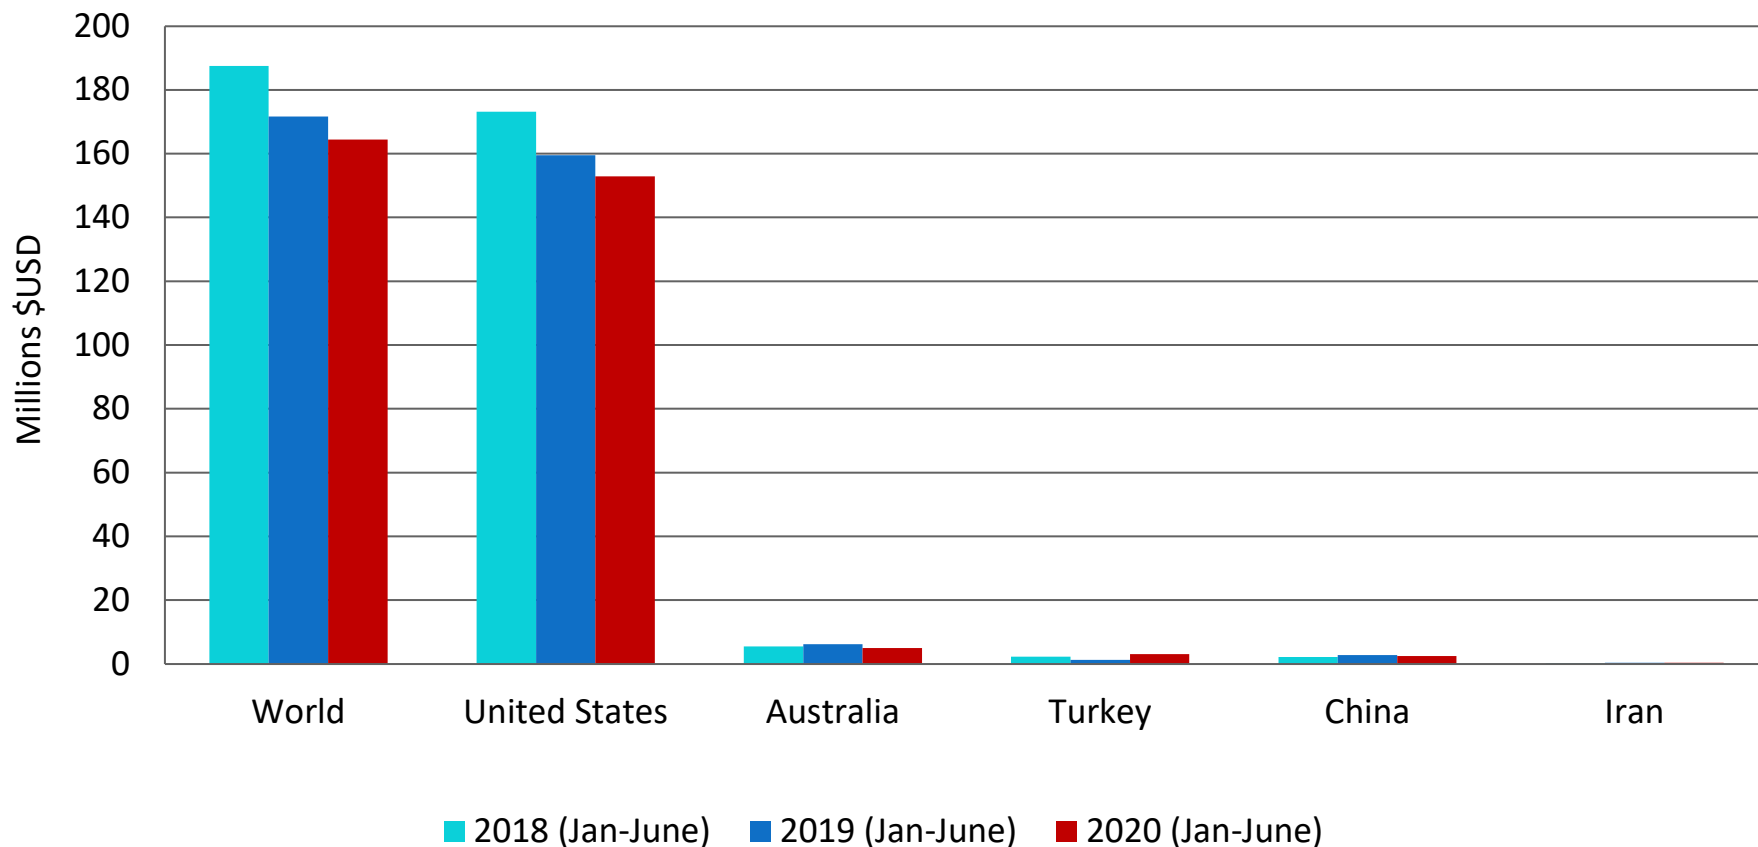

Dates, Fig, Pineapples, etc. (HS0804)

Top Exporters to Korea

Citrus Fruit, Fresh (HS0805)

Top Exporters to Korea

Grapes, Fresh/ Dried (HS0806)

Top Exporters to Korea

Cherries, etc., Fresh (HS0809)

Top Exporters to Korea