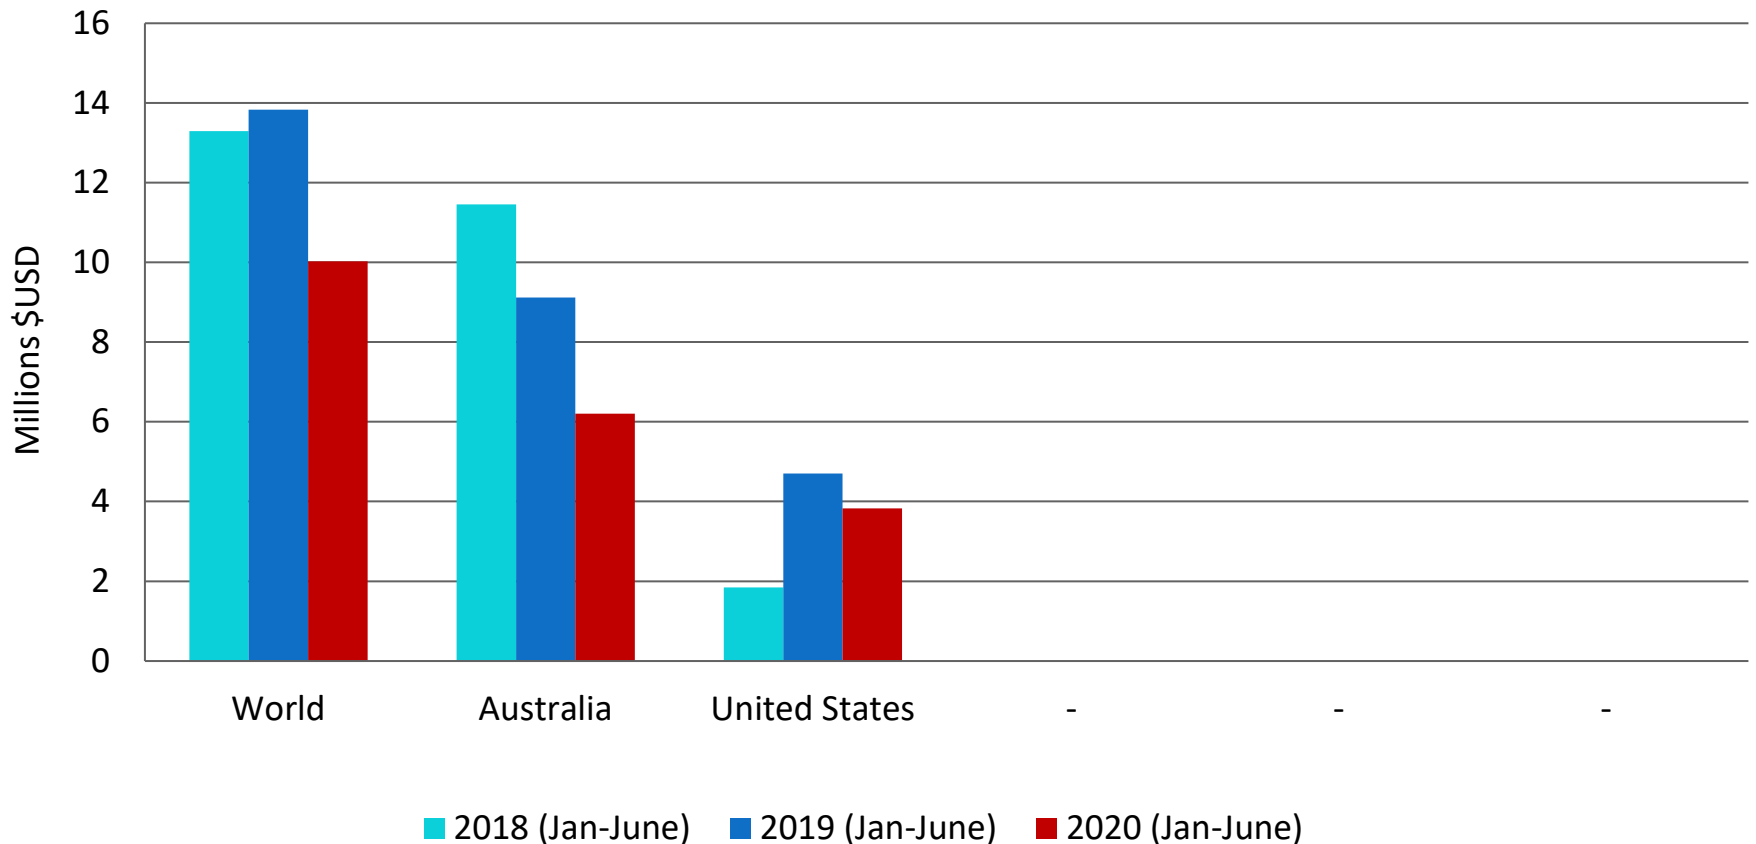

Potatoes, Fresh or Chilled (HS0701)

Top Exporters to Korea