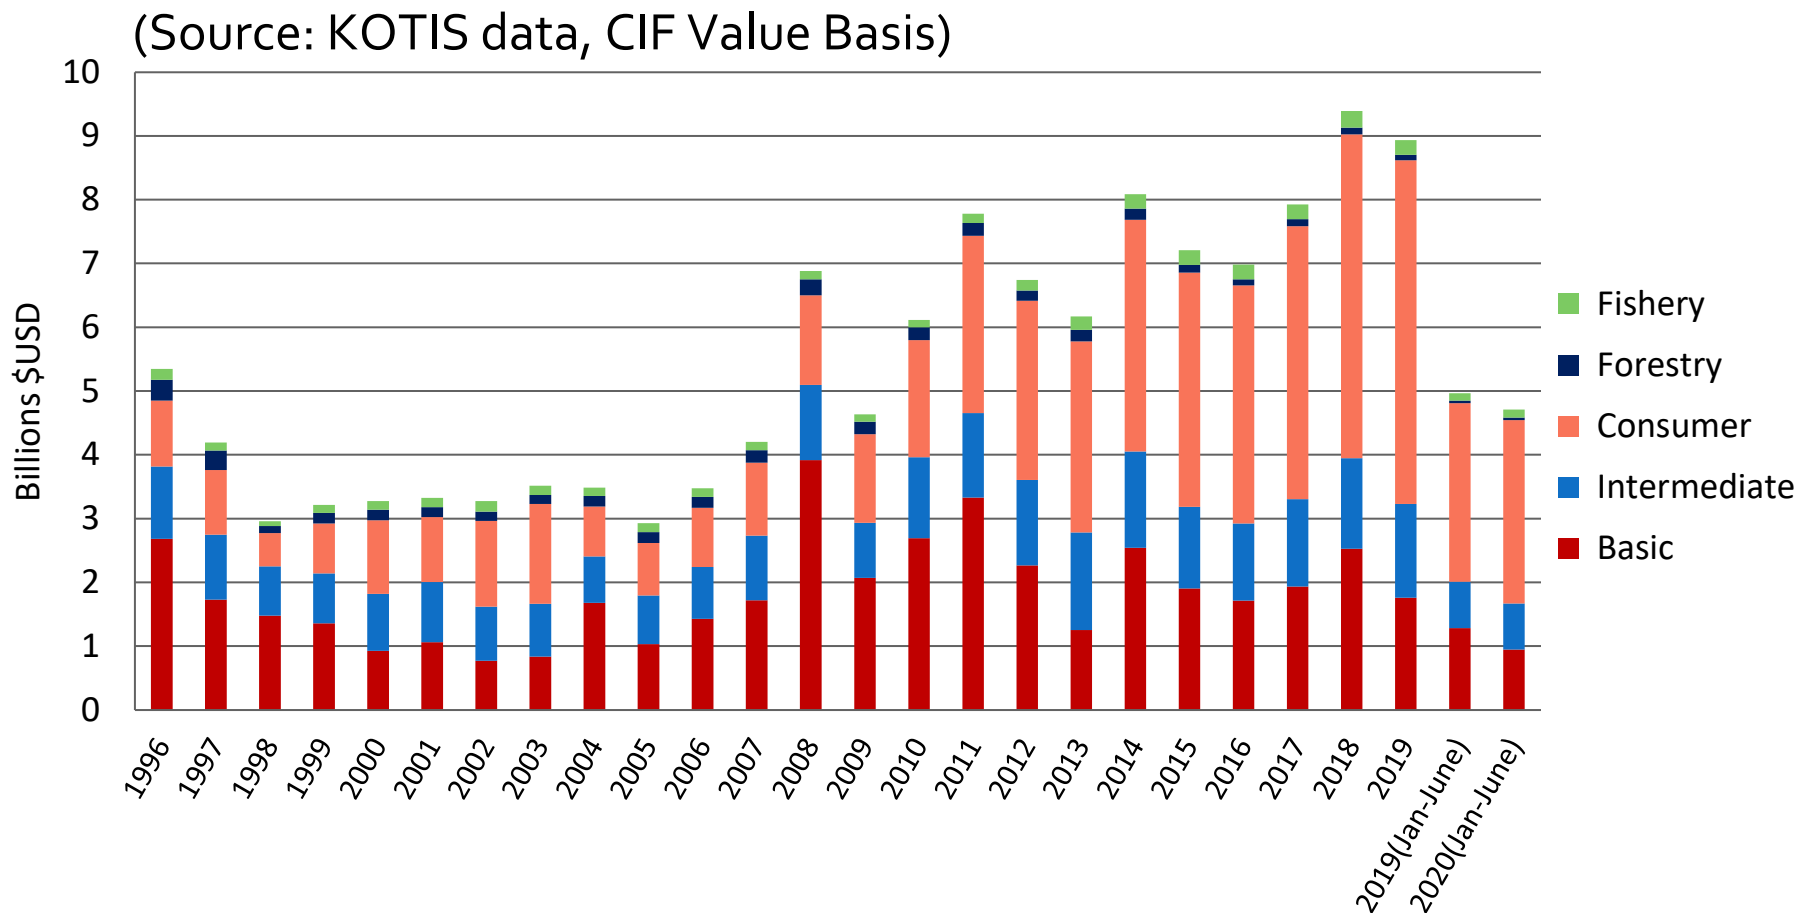

Korea's Agricultural Imports

From the United States - Sector Breakdown