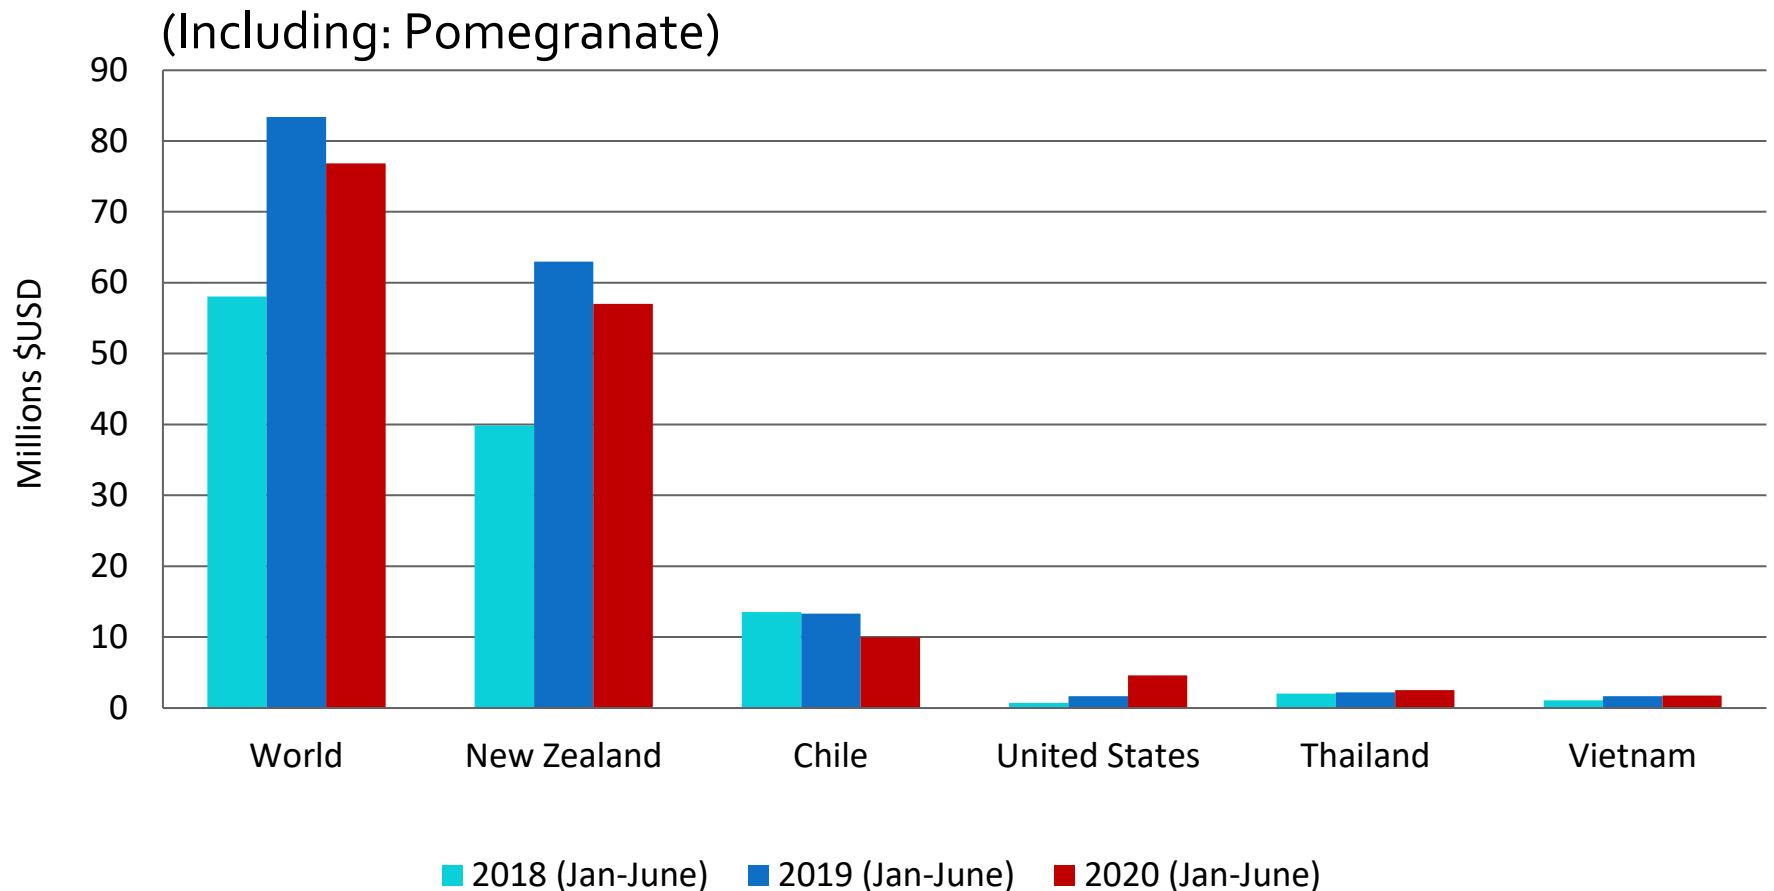

Other Fresh Fruits

- Cranberry, Blueberry, etc. (HS0810)

Top Exporters to Korea