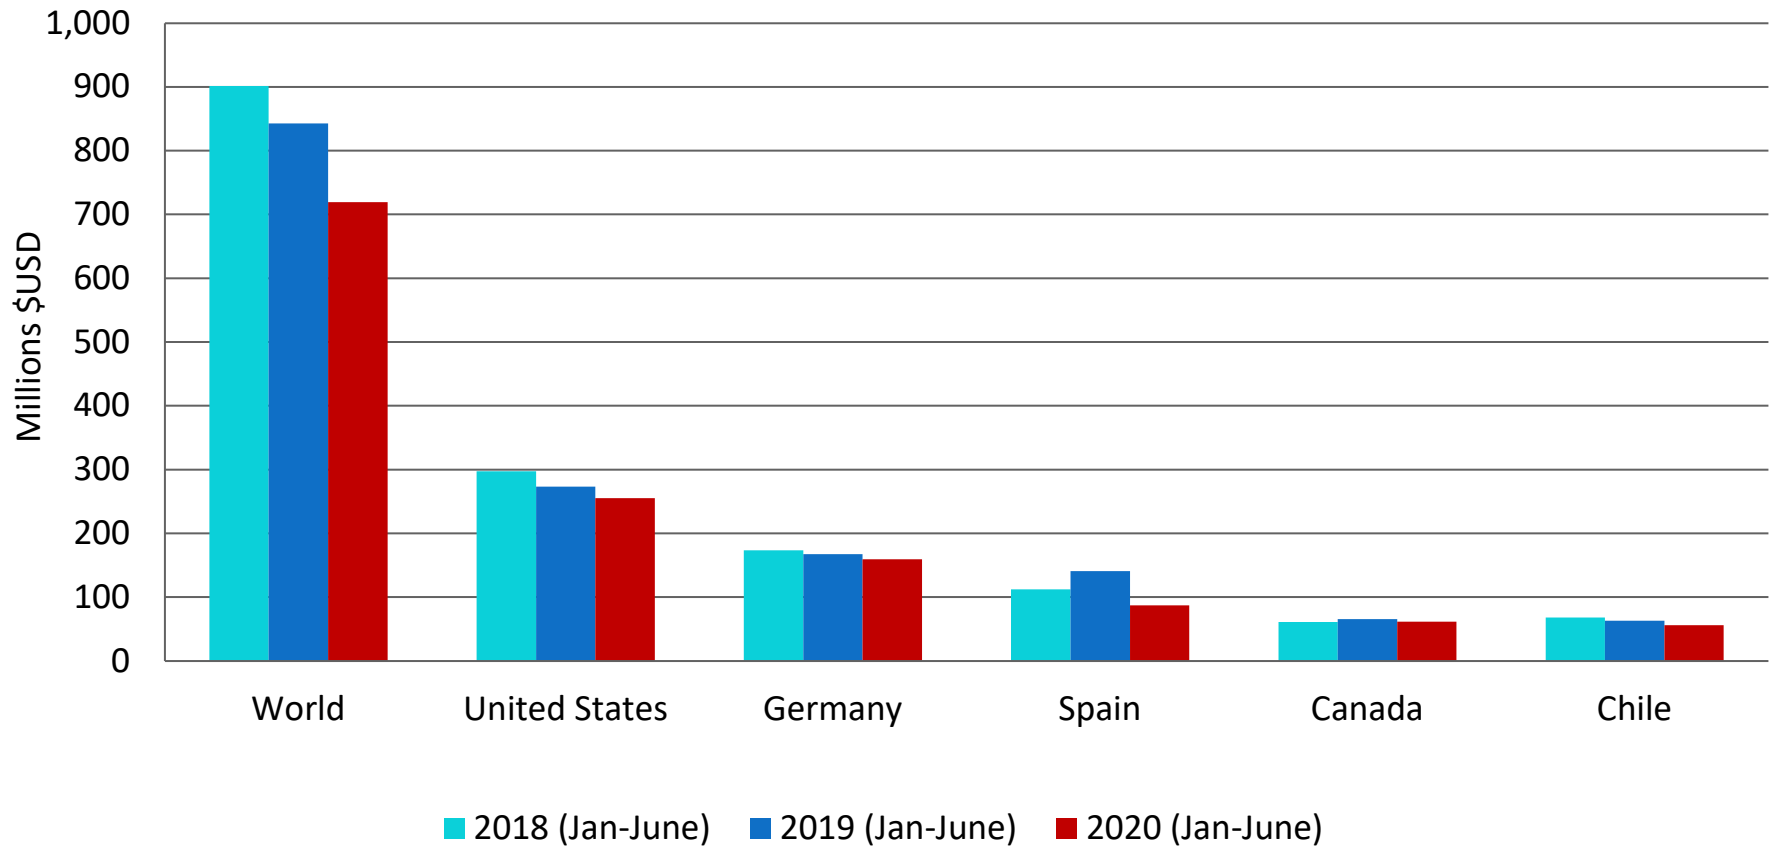

Pork, Fresh & Frozen (HS0203)

Top Exporters to Korea