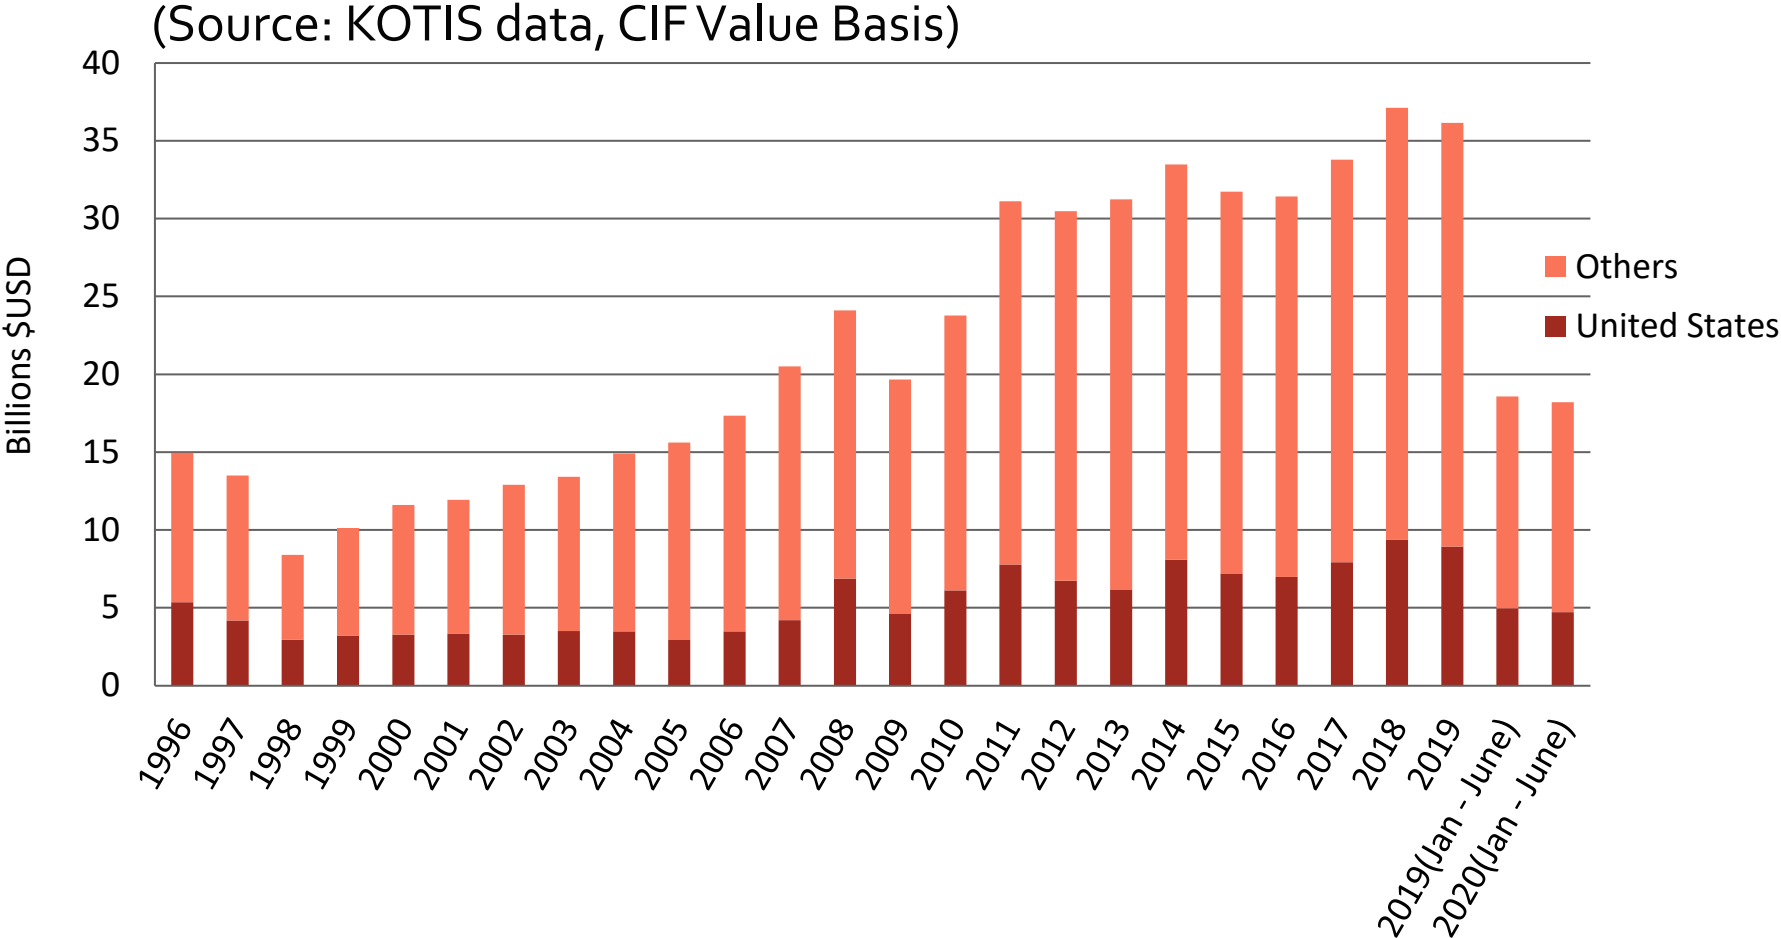

Korea's Agricultural Import Trends 2nd Quarter 2020

Agricultural Trade Office

U.S. Embassy Seoul

www.atoseoul.com

-
- Data Source: Trade Data Monitor (TDM), CIF Value Basis, Rank 2019 (Jan-Dec)
 - This presentation tracks Korea's imports of agricultural products on a four-digit HS Code.
 - This presentation tracks those product categories that the U.S. exported \$10 million or larger value to Korea in 2019. The only exceptions are, Edible Offal (HS0207 - \$4.3M), Live Fish (HS0301 - \$8.2M), Potatoes (HS0701 - \$8M), and Ice Cream (HS2105 - \$8.2M).

Korea's Agricultural Imports

From the World vs. From the United States

Top 10 Ag. Exporters to Korea

Korea, 5th Largest U.S. Export Market

Agricultural Imports by Sector

From the World / From the United States