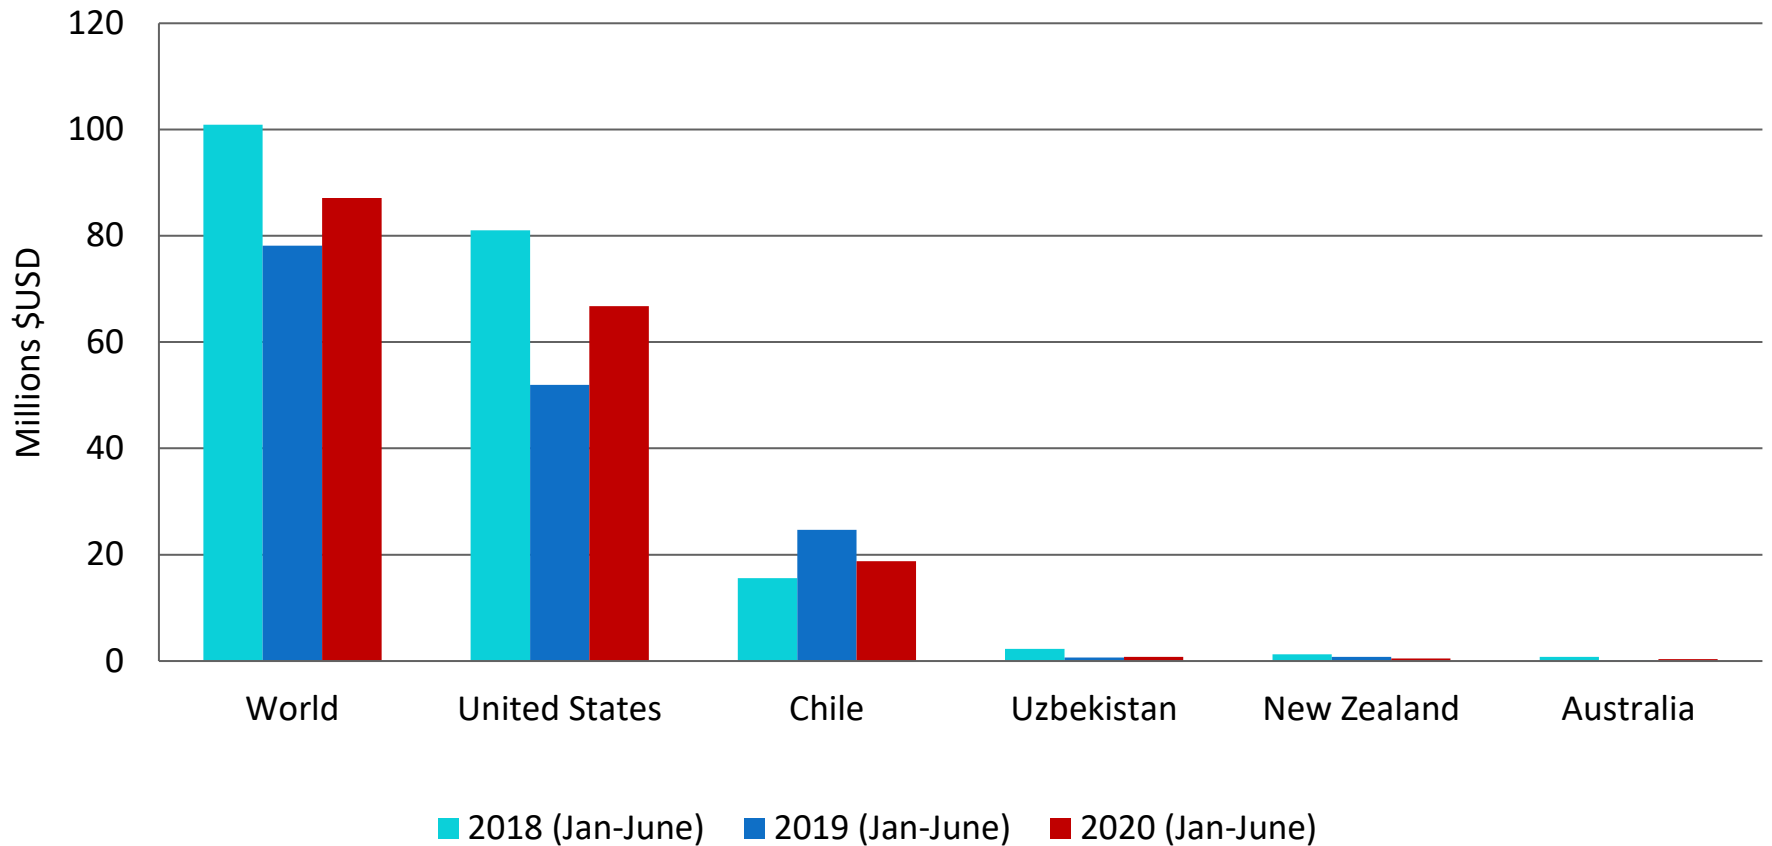

Dates, Fig, Pineapples, etc. (HS0804)

Top Exporters to Korea

Citrus Fruit, Fresh (HS0805)

Top Exporters to Korea

Grapes, Fresh/ Dried (HS0806)

Top Exporters to Korea

Cherries, etc., Fresh (HS0809)

Top Exporters to Korea