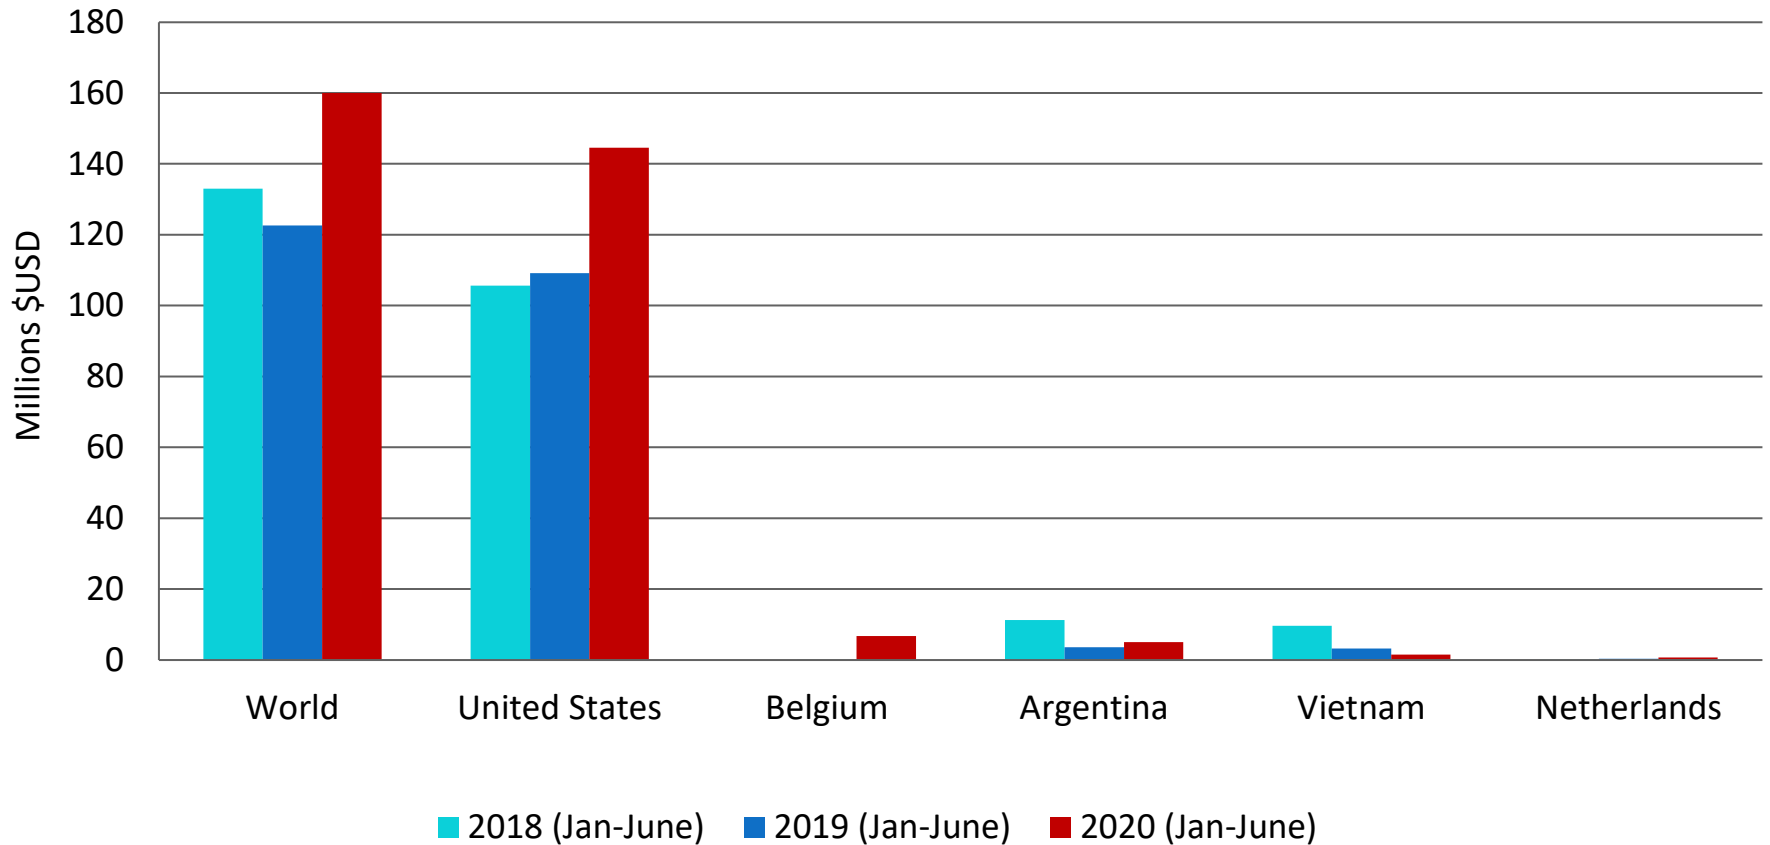

Soybean Oil (HS1507)

Top Exporters to Korea