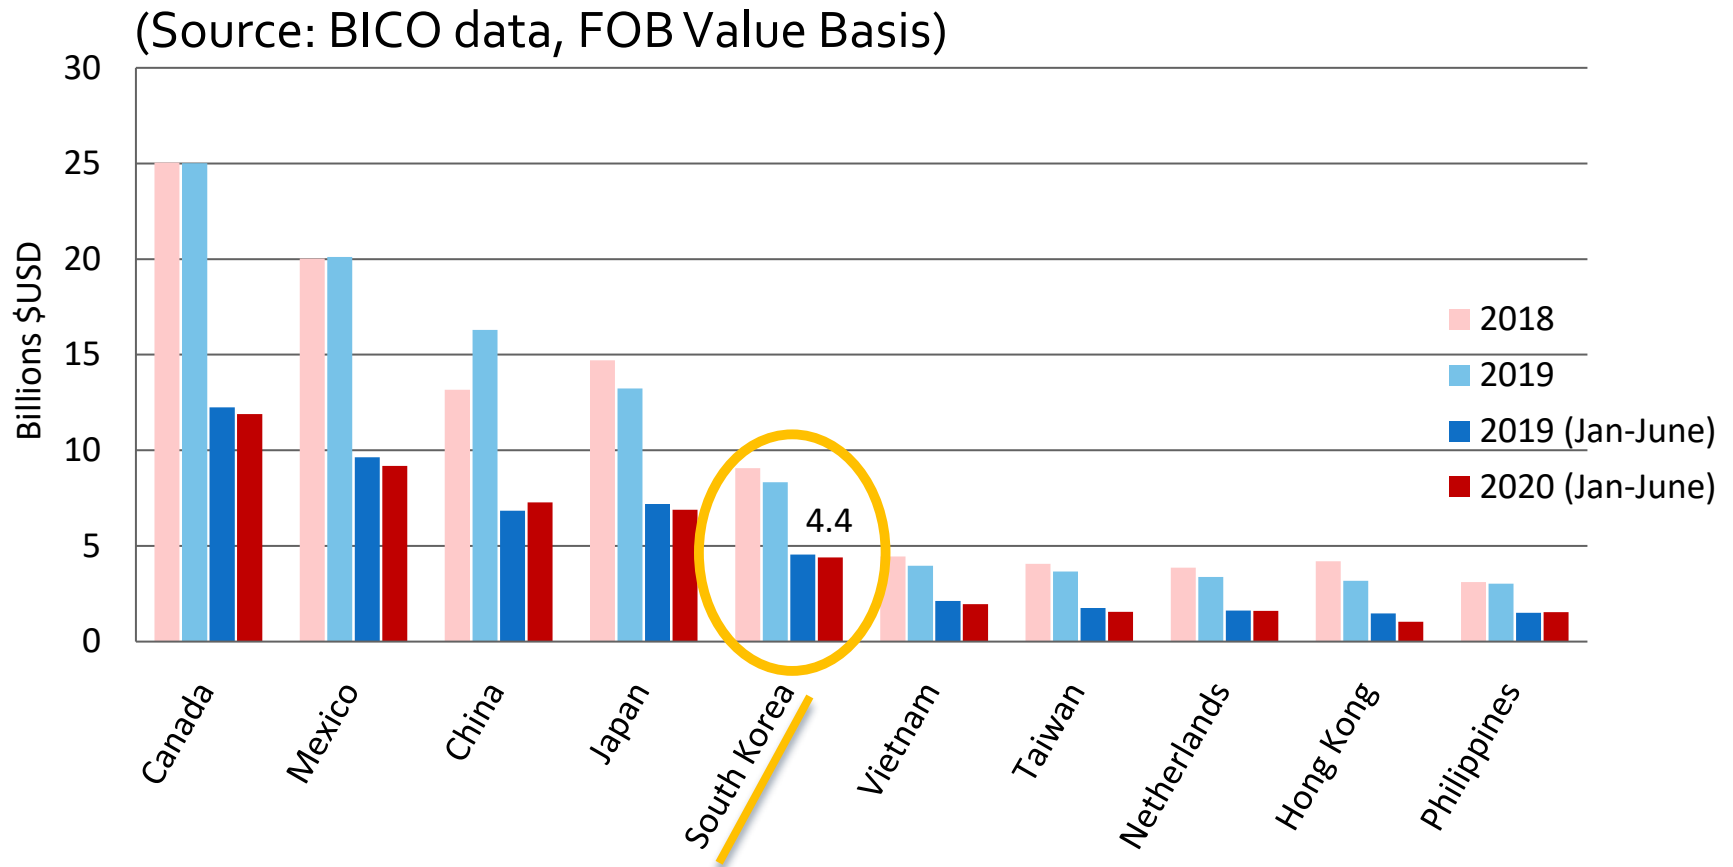

Korea's Agricultural Import Trends 2nd Quarter 2020

Agricultural Trade Office

U.S. Embassy Seoul

www.atoseoul.com

-
- Data Source: Trade Data Monitor (TDM), CIF Value Basis, Rank 2019 (Jan-Dec)
 - This presentation tracks Korea's imports of agricultural products on a four-digit HS Code.
 - This presentation tracks those product categories that the U.S. exported \$10 million or larger value to Korea in 2019. The only exceptions are, Edible Offal (HS0207 - \$4.3M), Live Fish (HS0301 - \$8.2M), Potatoes (HS0701 - \$8M), and Ice Cream (HS2105 - \$8.2M).

Korea's Agricultural Imports

From the World vs. From the United States

Top 10 Ag. Exporters to Korea

Korea, 5th Largest U.S. Export Market

Agricultural Imports by Sector

From the World / From the United States