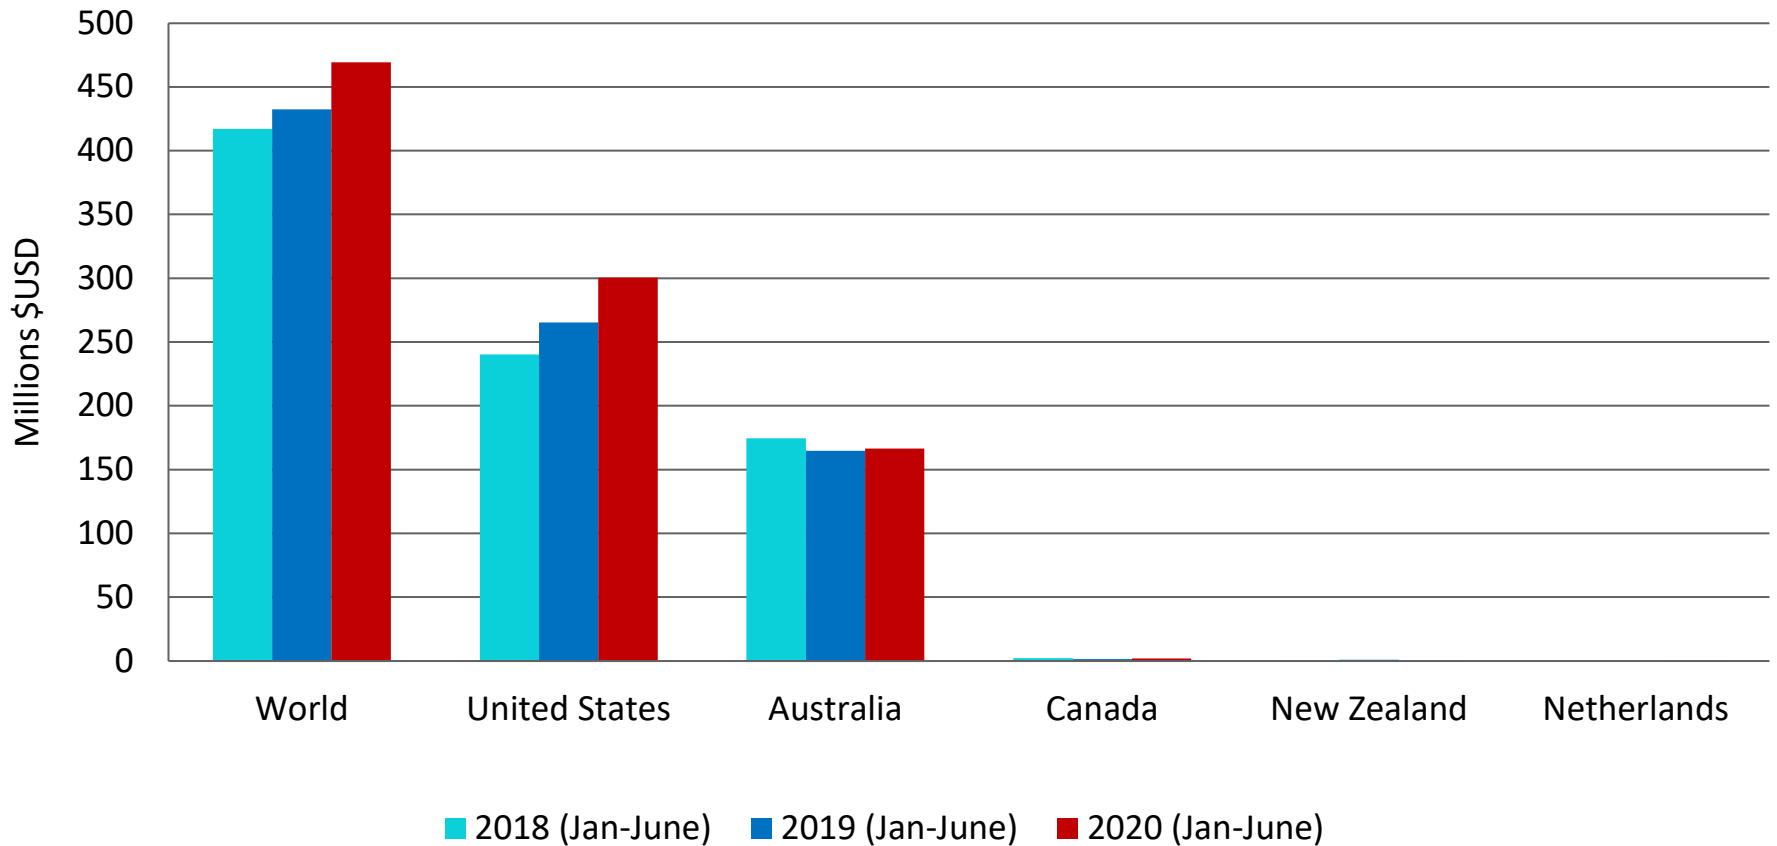

(Source: KOTIS data, CIF Value Basis)

Korea's Agricultural Imports

From the United States - Sector Breakdown

Live Horses (HS0101)

Top Exporters to Korea

Beef, Fresh (HS0201)

Top Exporters to Korea

Beef, Frozen (HS0202)