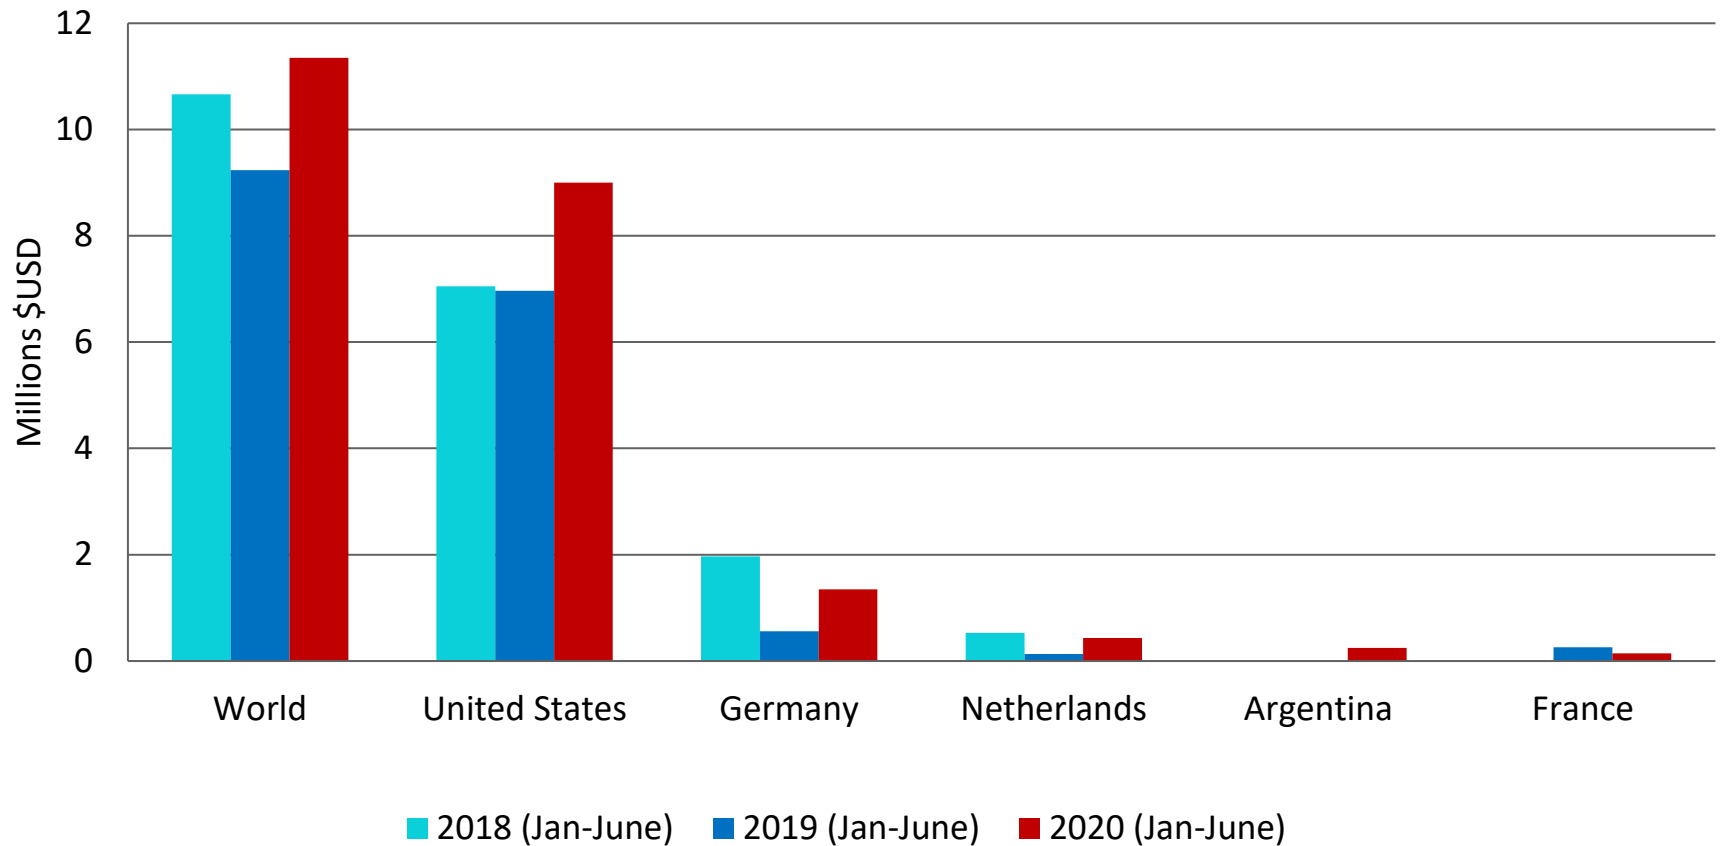

Korea's Agricultural Imports

From the World vs. From the United States

Top 10 Ag. Exporters to Korea

Korea, 5th Largest U.S. Export Market

Agricultural Imports by Sector

From the World / From the United States

(Source: KOTIS data, CIF Value Basis)

Korea's Agricultural Imports

From the United States - Sector Breakdown

Live Horses (HS0101)

Top Exporters to Korea

Beef, Fresh (HS0201)

Top Exporters to Korea

Beef, Frozen (HS0202)