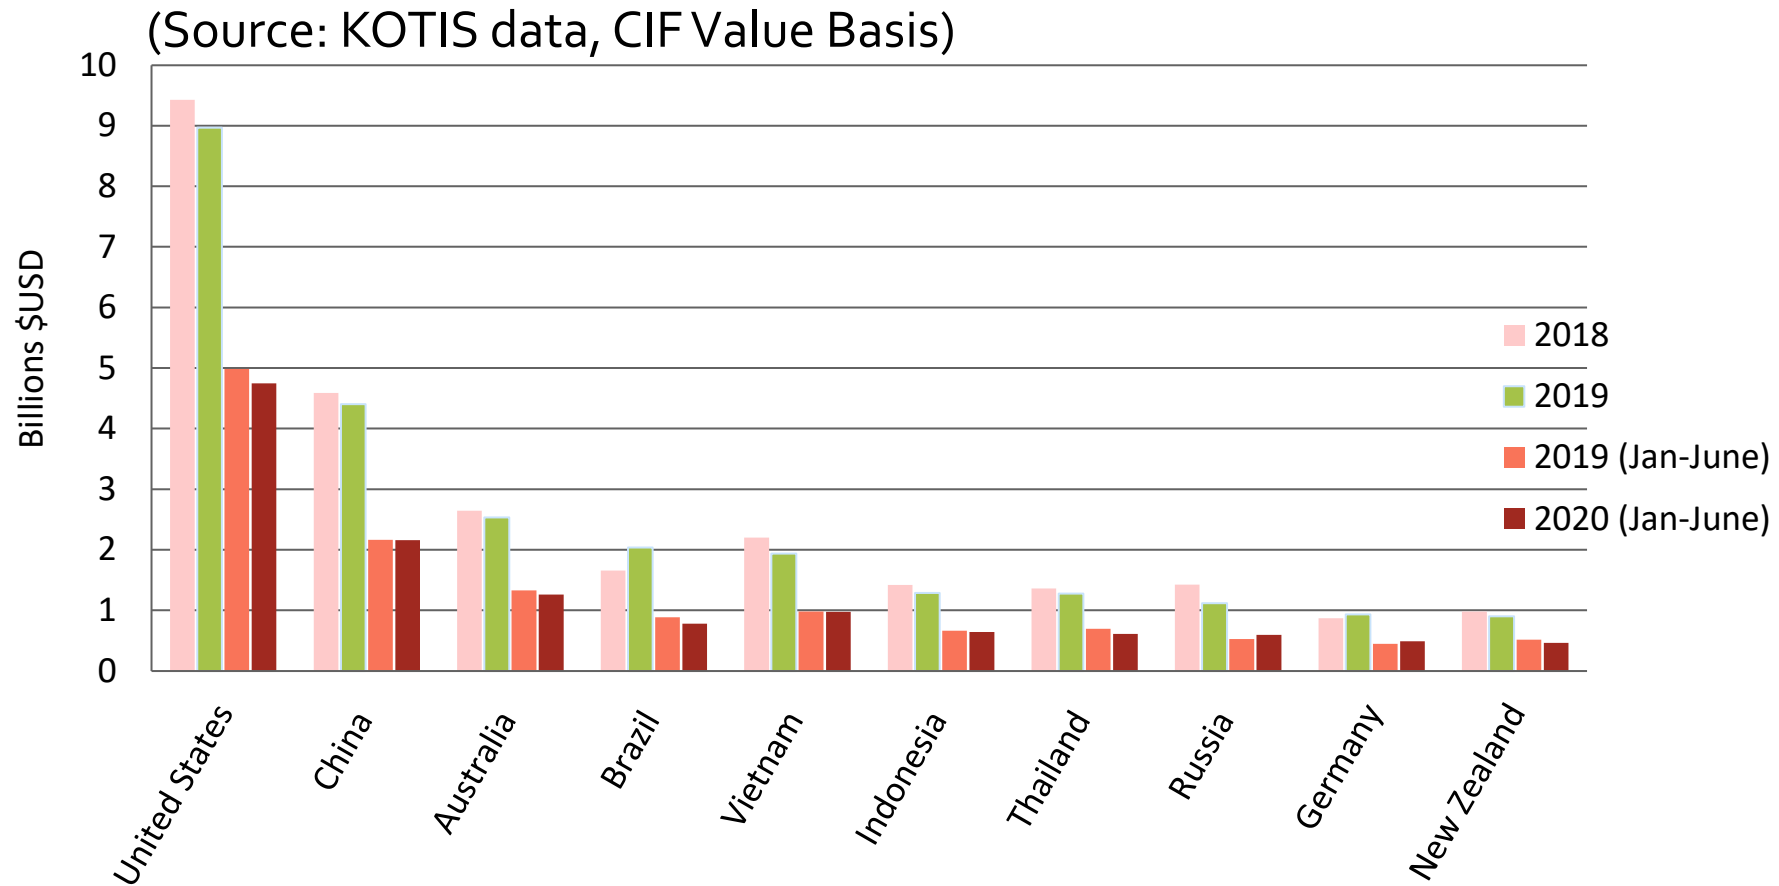

Korea's Agricultural Import Trends 2nd Quarter 2020

Agricultural Trade Office

U.S. Embassy Seoul

www.atoseoul.com

-
- Data Source: Trade Data Monitor (TDM), CIF Value Basis, Rank 2019 (Jan-Dec)
 - This presentation tracks Korea's imports of agricultural products on a four-digit HS Code.
 - This presentation tracks those product categories that the U.S. exported \$10 million or larger value to Korea in 2019. The only exceptions are, Edible Offal (HS0207 - \$4.3M), Live Fish (HS0301 - \$8.2M), Potatoes (HS0701 - \$8M), and Ice Cream (HS2105 - \$8.2M).

Korea's Agricultural Imports

From the World vs. From the United States

Top 10 Ag. Exporters to Korea

Korea, 5th Largest U.S. Export Market

Agricultural Imports by Sector

From the World / From the United States