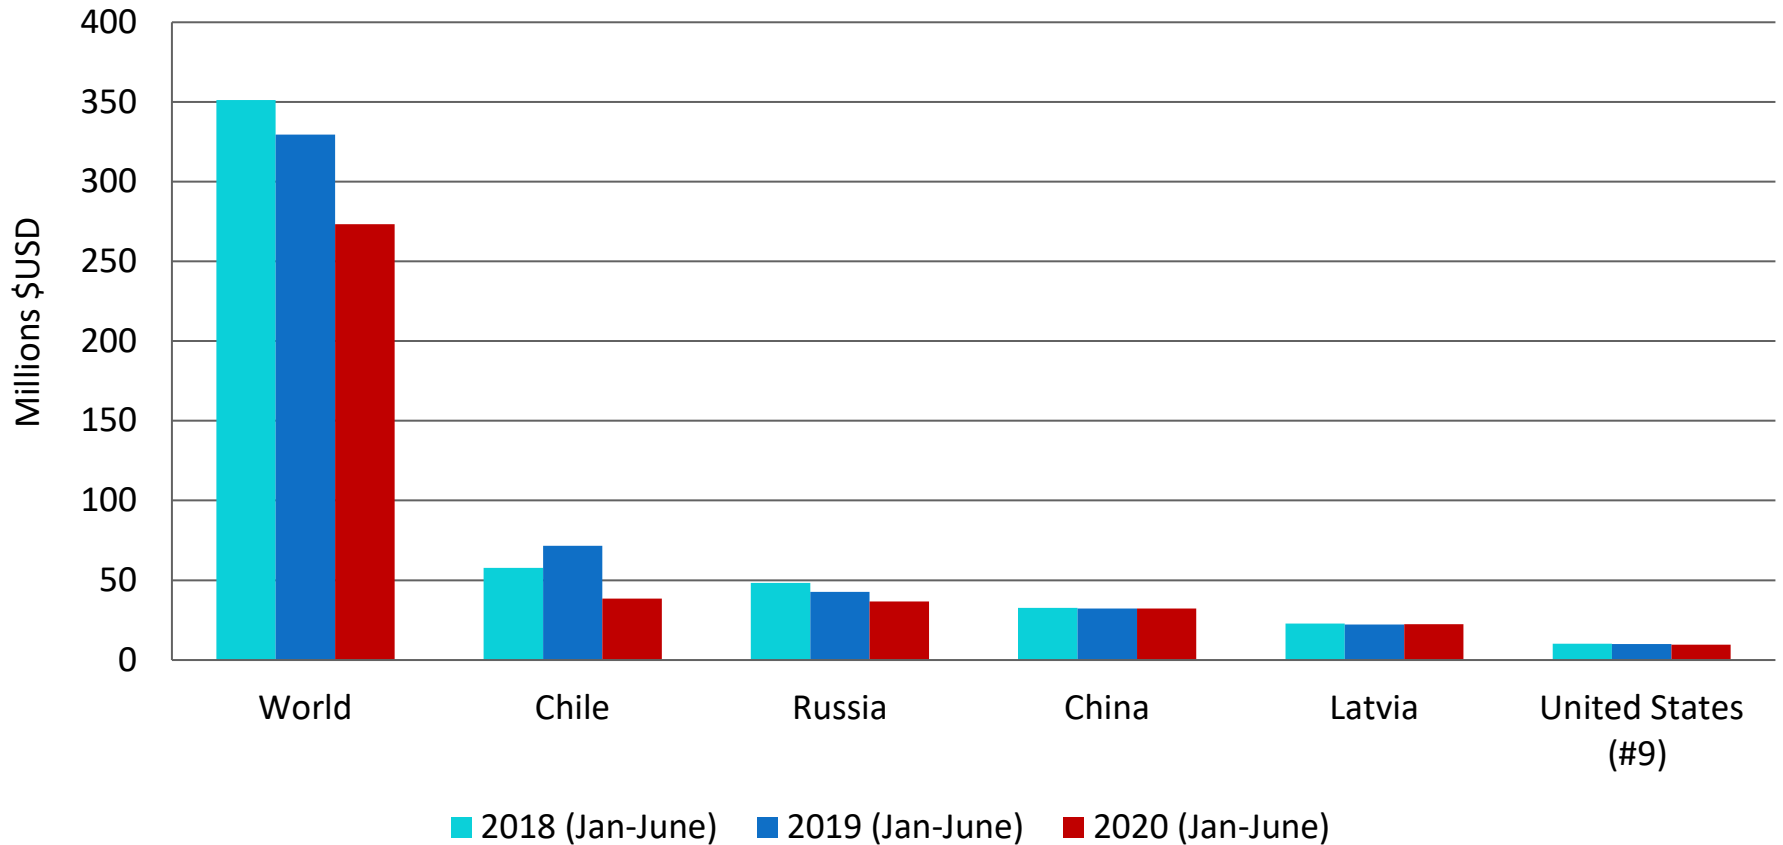

Wood Sawn (HS4407)

Top Exporters to Korea