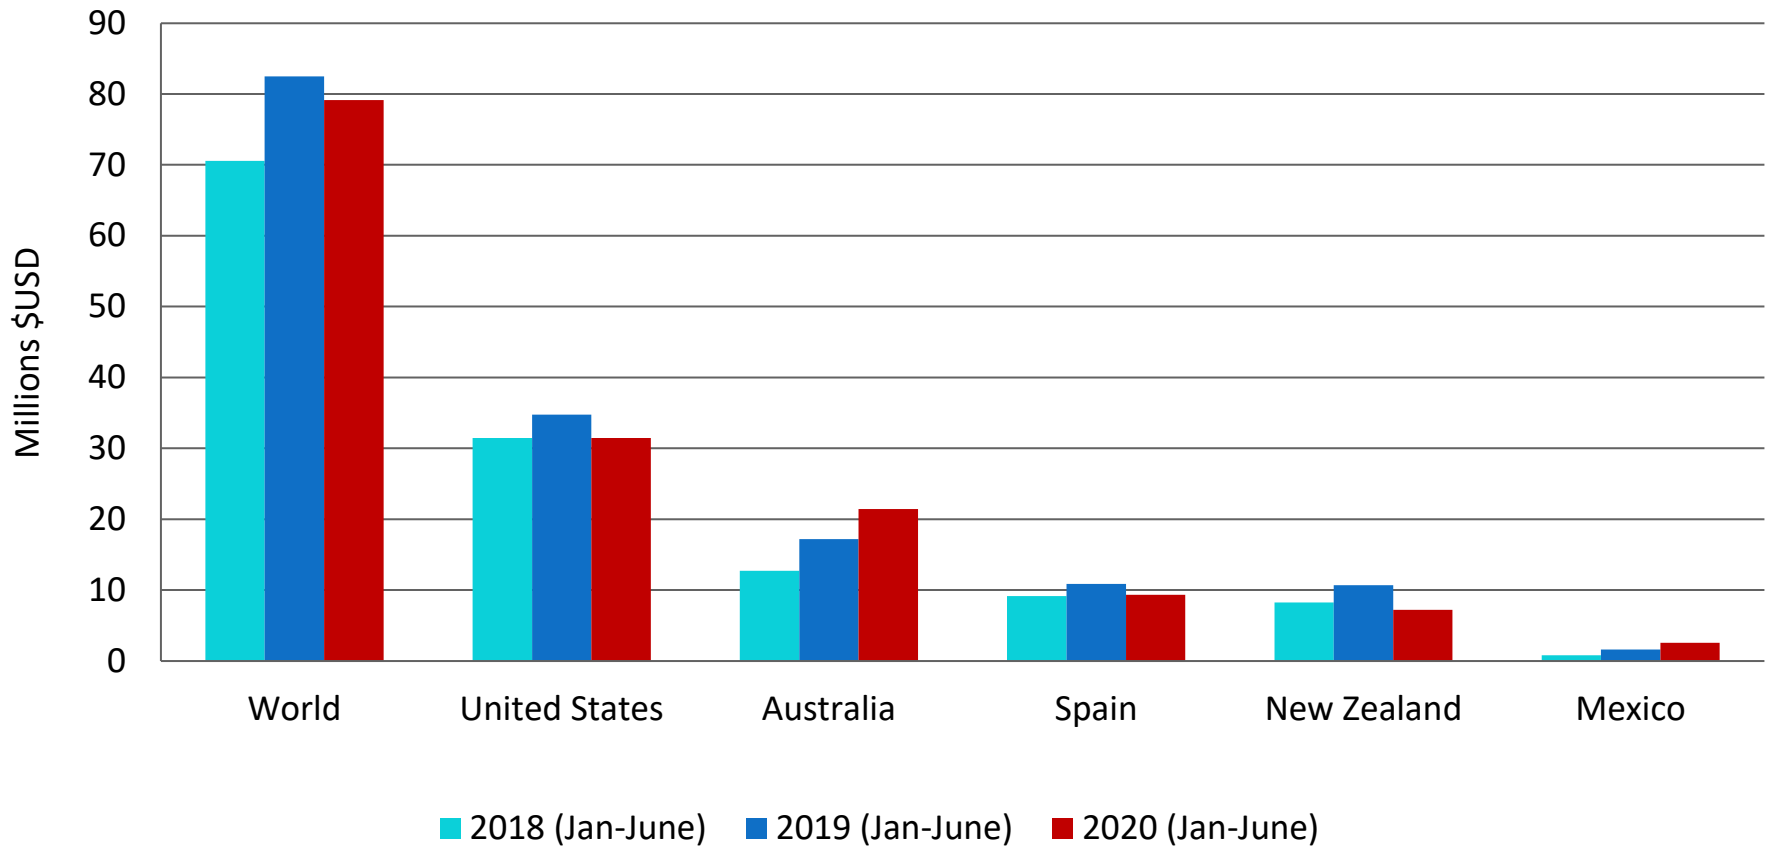

Guts, Bladders, Stomachs (HS0504)

Top Exporters to Korea