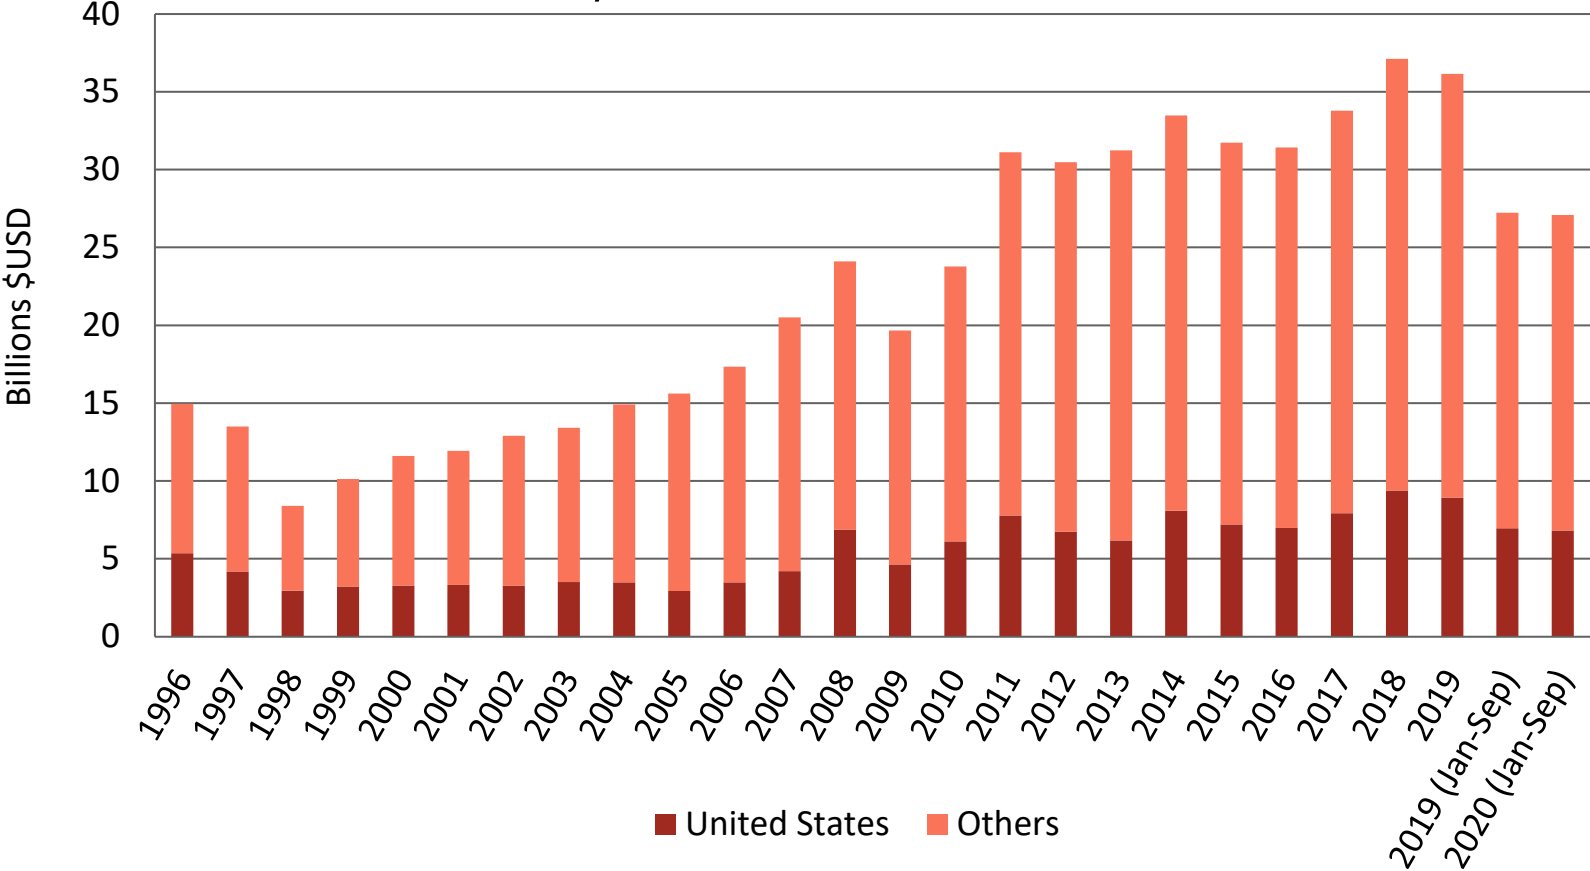

Korea's Agricultural Imports

From the World vs. From the United States

(Source: KOTIS data, CIF Value Basis)