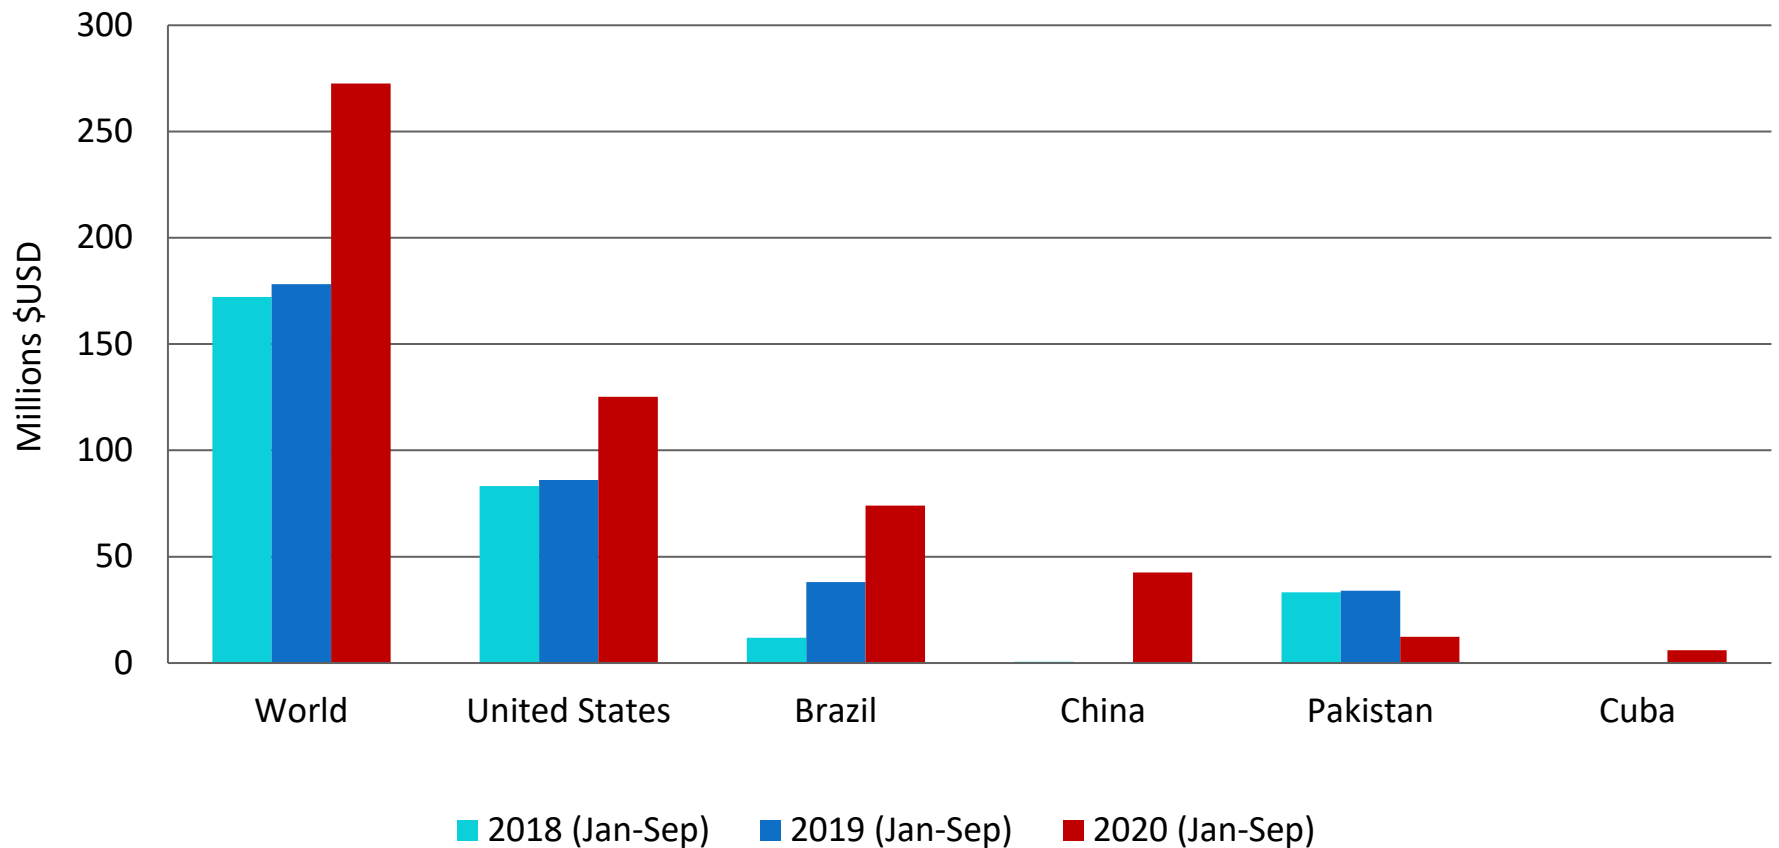

Ethyl Alcohol over 80% AC (HS2207)

Top Exporters to Korea