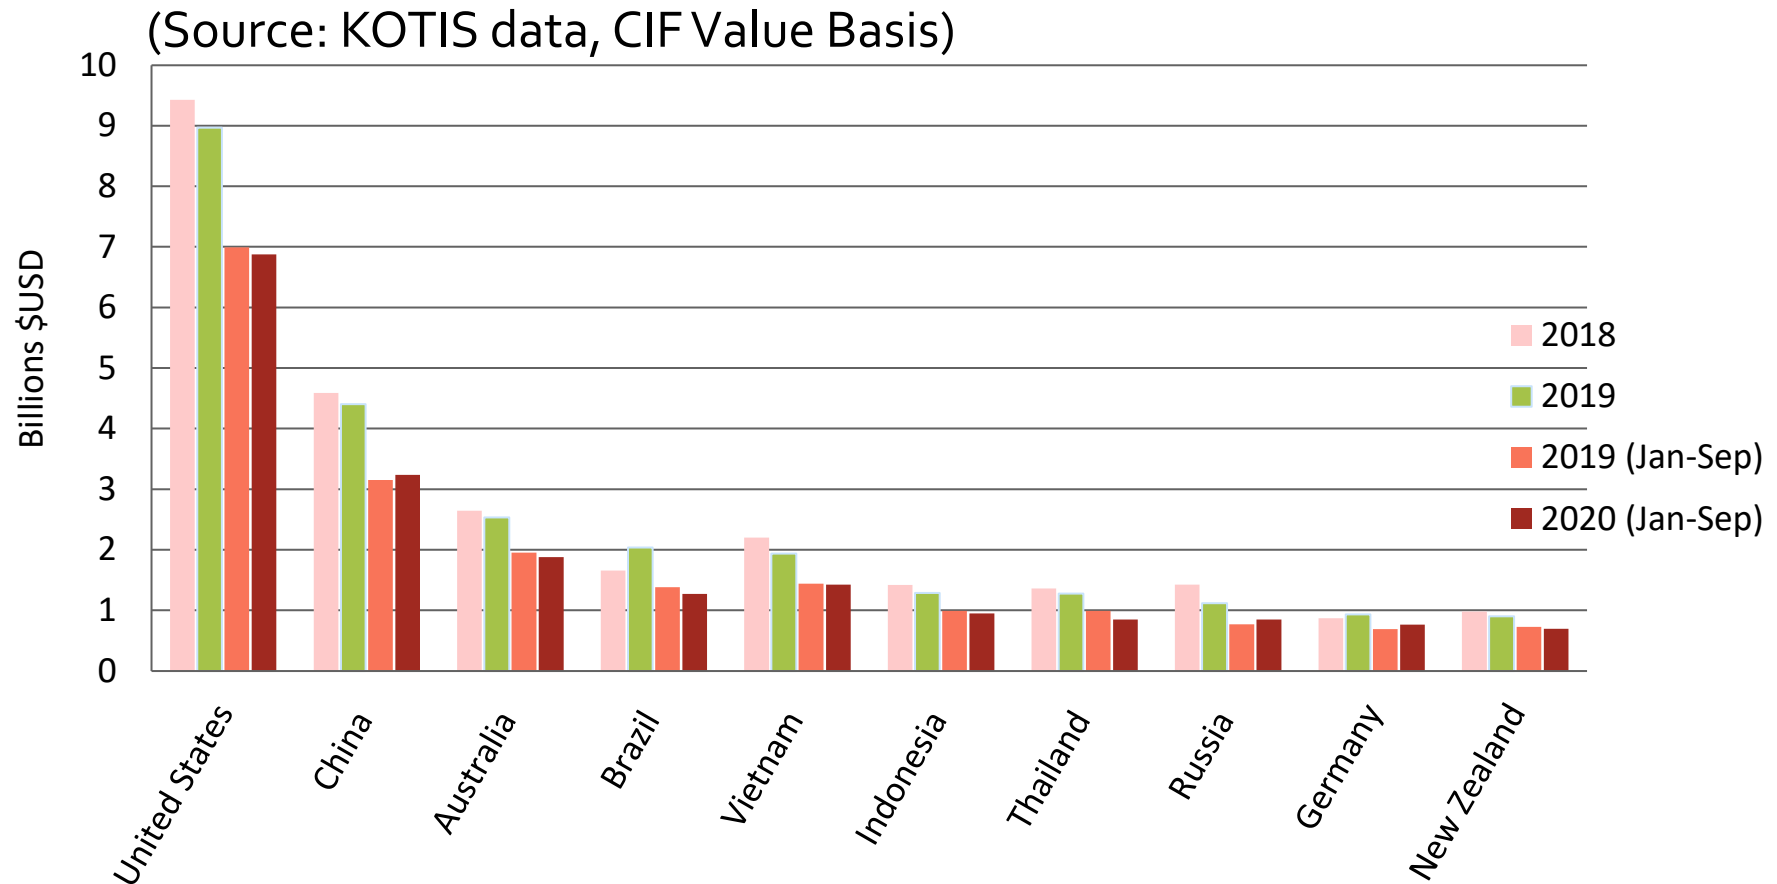

Top 10 Ag. Exporters to Korea